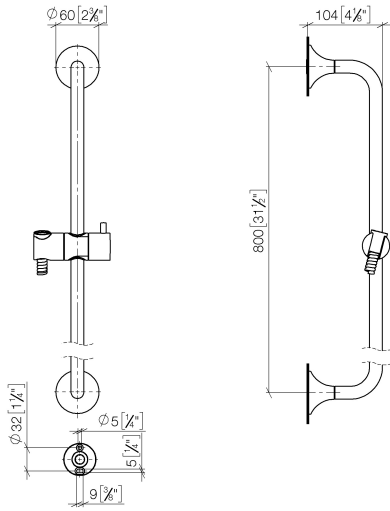

VAIA Shower set without hand shower - Platinum

26 413 809

- slide bar
- rosette Ø 60 mm
- gauge 800 mm
- metal shower hose 1700mm with integrated anti-twist protection
- shower hose connector 3/8"
- Pipe diameter 18 mm
- WRAS

Recommended miscellaneous

- Concealed wall elbow -**
- max. recess depth mm
 - min. recess depth mm

35 085 970 90

Recommended miscellaneous

VAIA Wall elbow - Platinum

28 450 809-08

Recommended miscellaneous

VAIA Wall elbow - Platinum

28 450 809-08

VAIA Shower set without hand shower - Platinum

26 413 809

mm [inches]

Codes & Standards

ASME A112.18.1

cUPC

26 413 809

Spare parts list

No.	Item Number	Name	Quantity used	Delivery time
1	05 30 31 025 00 90	fixing set	2	2
2	90 17 20 759 00 90	disc	2	2
3	12 580 970-08	Slide unit - Platinum	1	40
4	28 322 970-08	Metal shower hose 1/2" x 3/8" x 1750 mm - Platinum	1	40