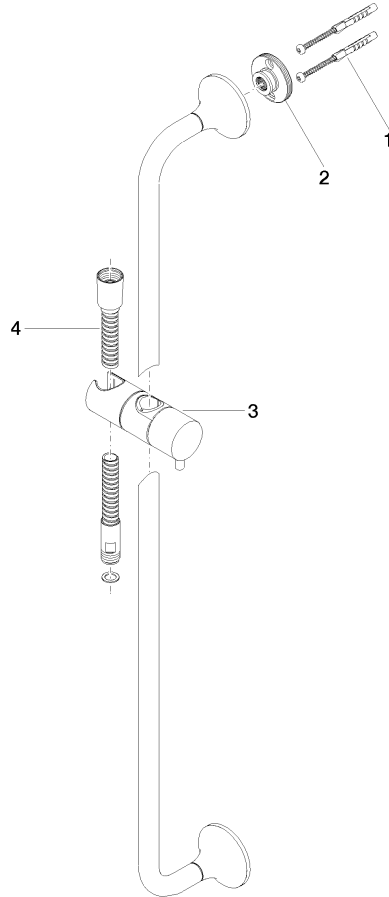

VAIA Shower set without hand shower - Platinum

26 413 809

- slide bar
- rosette Ø 60 mm
- gauge 800 mm
- metal shower hose 1700mm with integrated anti-twist protection
- shower hose connector 3/8"
- Pipe diameter 18 mm
- WRAS

VAIA Wall elbow - Platinum

28 450 809-08

VAIA Shower set without hand shower - Platinum

26 413 809

mm [inches]

Codes & Standards

ASME A112.18.1

cUPC

Scottish Water
Byelaws

UK Water Supply
Regulations

XP P 41-280

Certificates

WRAS_2009

ACS_20 ACC LY

IAPMO_4976

VAIA Shower set without hand shower - Platinum

26 413 809

Spare parts list

No.	Item Number	Name	Quantity used	Delivery time
1	05 30 31 025 00 90	fixing set	2	2
2	90 17 20 759 00 90	disc	2	2
3	12 580 970-08	Slide unit - Platinum	1	40
4	28 322 970-08	Metal shower hose 1/2" x 3/8" x 1750 mm - Platinum	1	40