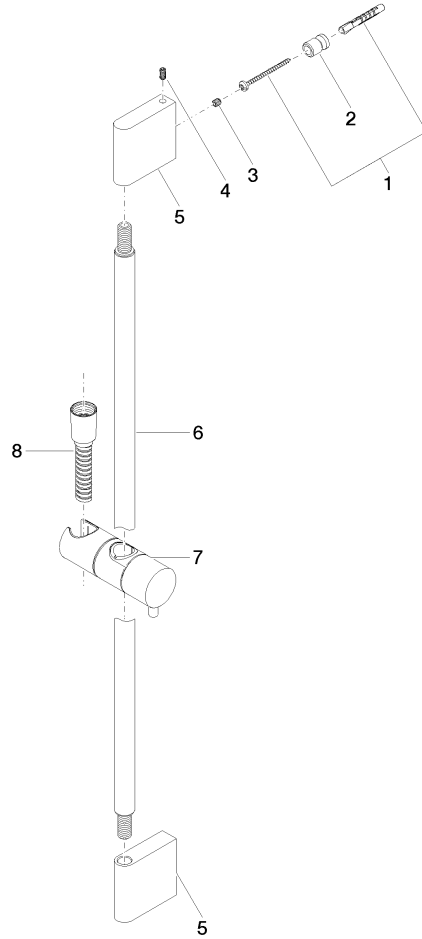

Shower set without hand shower - Chrome

IMO

26 413 979 Product version from 10/1/2023

- slide bar
- Pipe diameter 18 mm
- gauge 853 mm
- metal shower hose 1750mm with integrated anti-twist protection
- shower hose connector 3/8"
- WRAS

Recommended miscellaneous

	Concealed wall elbow - •max. recess depth mm •min. recess depth mm	35 085 970 90
--	---	---------------

Recommended miscellaneous

	Wall elbow - Chrome	28 450 980-00
--	----------------------------	---------------

Recommended miscellaneous

	LISSÉ Wall elbow - Chrome	28 450 845-00
--	----------------------------------	---------------

26 413 979 Product version from 10/1/2023

Codes & Standards

Scottish Water
Byelaws

UK Water Supply
Regulations

XP P 41-280

Certificates

WRAS_2009

ACS_20 ACC LY

Spare parts list

No.	Item Number	Name	Quantity used	Delivery time
1	05 17 20 726 02 90	fixing set	2	2
2	08 17 20 726 90	holder	2	2
3	09 31 11 049 90	pin	2	2
4	04 31 11 113 00 90	pin	2	2
5	08 17 97 054-00	holder	2	10
6	90 28 22 597 00-00	holder	1	10
7	12 580 970-00	Slide unit - Chrome	1	10
8	28 322 970-00	Metal shower hose 1/2" x 3/8" x 1750 mm - Chrome	1	2