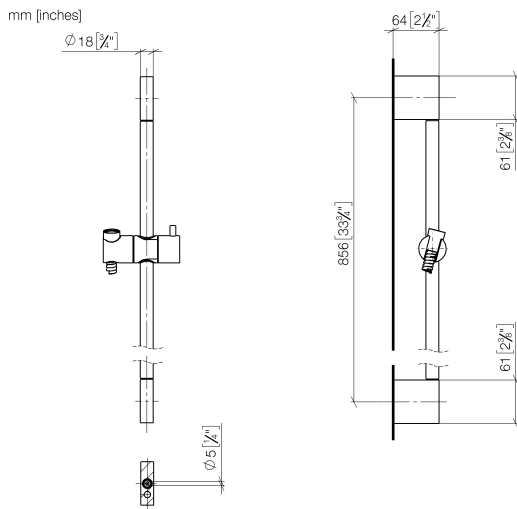

Shower set without hand shower - Chrome

IMO

26 413 979 Product version from 10/1/2023

- slide bar
- Pipe diameter 18 mm
- gauge 853 mm
- metal shower hose 1750mm with integrated anti-twist protection
- shower hose connector 3/8"
- WRAS

Recommended miscellaneous

	Concealed wall elbow - •max. recess depth mm •min. recess depth mm	35 085 970 90
--	---	---------------

Recommended miscellaneous

	Wall elbow - Chrome	28 450 980-00
--	----------------------------	---------------

Recommended miscellaneous

	LISSÉ Wall elbow - Chrome	28 450 845-00
--	----------------------------------	---------------

26 413 979 Product version from 10/1/2023

Codes & Standards

Scottish Water
Byelaws

UK Water Supply
Regulations

XP P 41-280

Certificates

WRAS_2009

ACS_20 ACC LY

Spare parts list

No.	Item Number	Name	Quantity used	Delivery time
1	05 17 20 726 02 90	fixing set	2	2
2	08 17 20 726 90	holder	2	2
3	09 31 11 049 90	pin	2	2
4	04 31 11 113 00 90	pin	2	2
5	08 17 97 054-00	holder	2	10
6	90 28 22 597 00-00	holder	1	10
7	12 580 970-00	Slide unit - Chrome	1	10
8	28 322 970-00	Metal shower hose 1/2" x 3/8" x 1750 mm - Chrome	1	2