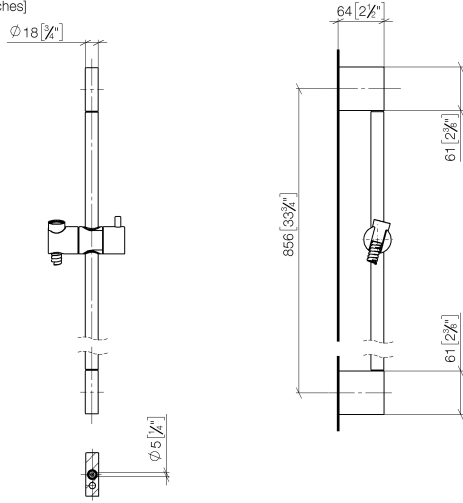

**Shower set without hand shower - Platinum**

IMO

26 413 979

Fits: IMO, LULU, MEM, TARA, CL.1, LISSÉ,  
VAIA, META, CYO

- slide bar
- Pipe diameter 18 mm
- gauge 853 mm
- metal shower hose 1750mm with integrated anti-twist protection
- shower hose connector 3/8"
- WRAS 2009048

**Recommended miscellaneous**

**Concealed wall elbow -**

- max. recess depth 163 mm
- min. recess depth 90 mm

35 085 970 90

**Recommended miscellaneous**

**Wall elbow - Platinum**

28 450 980-08

26 413 979

mm [inches]

Codes & Standards

ASME A112.18.1

cUPC

Scottish Water  
Byelaws

UK Water Supply  
Regulations

XP P 41-280

Certificates