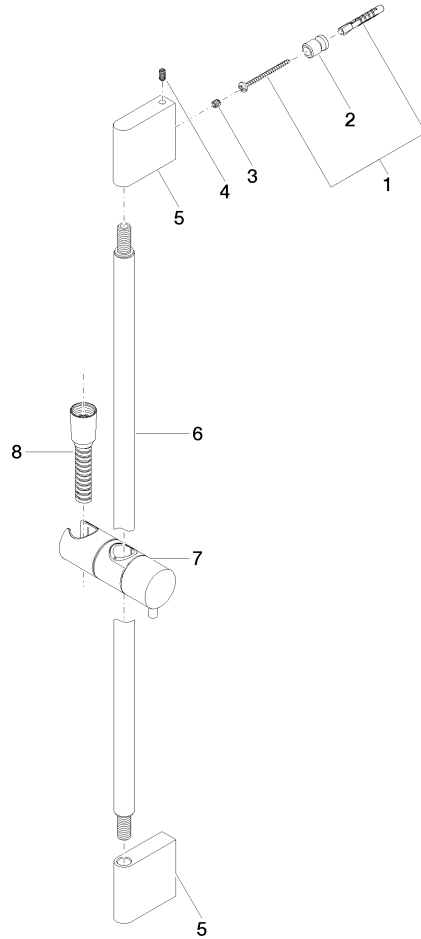

Shower set without hand shower - Brushed Light Gold

IMO

26 413 979

Fits: IMO, LULU, MEM, TARA, CL.1, LISSÉ,
VAIA, META, CYO

- slide bar
- Pipe diameter 18 mm
- gauge 853 mm
- metal shower hose 1750mm with integrated anti-twist protection
- shower hose connector 3/8"
- WRAS 2009048

Required miscellaneous

Concealed wall elbow -

- min. recess depth 90 mm
- max. recess depth 163 mm

35 085 970 90

Required miscellaneous

Slide unit - Brushed Light Gold

12 580 970-27

26 413 979

mm [inches]

26 413 979

Product version from 10/1/2023

Shower set without hand shower - Brushed Light Gold

IMO

26 413 979

Spare parts list

Product version from 10/1/2023

No.	Item Number	Name	Quantity used	Delivery time
	05 17 20 726 02 90	fixing set	13	2