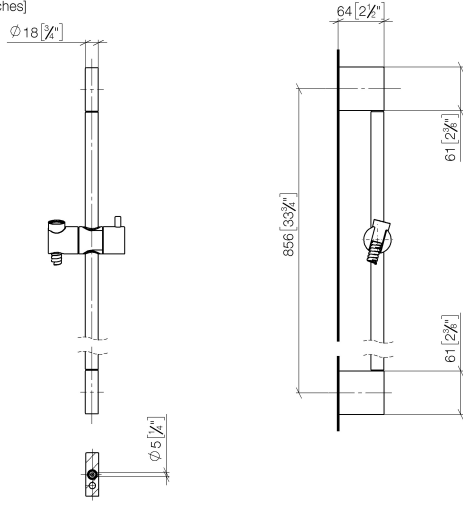

Shower set without hand shower - Brushed Light Gold

IMO

26 413 979

Fits: IMO, LULU, MEM, TARA, CL.1, LISSÉ,
VAIA, META, CYO

- slide bar
- Pipe diameter 18 mm
- gauge 853 mm
- metal shower hose 1750mm with integrated anti-twist protection
- shower hose connector 3/8"
- WRAS 2009048

Required miscellaneous

Concealed wall elbow -

- min. recess depth 90 mm
- max. recess depth 163 mm

35 085 970 90

Required miscellaneous

Slide unit - Brushed Light Gold

12 580 970-27

26 413 979

mm [inches]

26 413 979

Product version from 10/1/2023

Shower set without hand shower - Brushed Light Gold

IMO

26 413 979

Spare parts list

Product version from 10/1/2023

No.	Item Number	Name	Quantity used	Delivery time
	05 17 20 726 02 90	fixing set	13	2