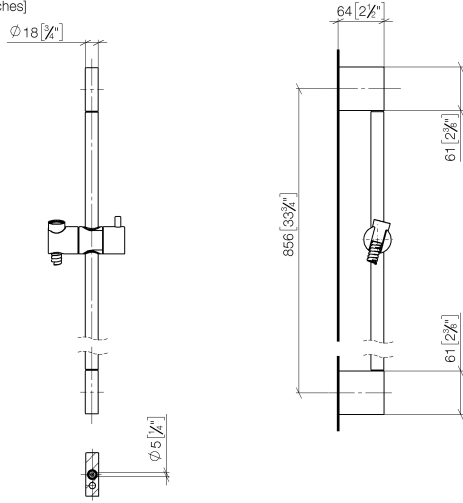

Shower set without hand shower - Brushed Durabrand (23kt Gold)

IMO

26 413 979

- slide bar
- Pipe diameter 18 mm
- gauge 853 mm
- metal shower hose 1750mm with integrated anti-twist protection
- shower hose connector 3/8"
- WRAS 2009048

Recommended miscellaneous

- Concealed wall elbow -**
- max. recess depth 163 mm
 - min. recess depth 90 mm

35 085 970 90

Recommended miscellaneous

- Wall elbow - Brushed Durabrand (23kt Gold)**

28 450 980-28

26 413 979

mm [inches]

Codes & Standards

Scottish Water
Byelaws

UK Water Supply
Regulations

XP P 41-280

Certificates

WRAS_2009

No.	Item Number	Name	Quantity used	Delivery time
	05 17 20 726 02 90	fixing set	13	2