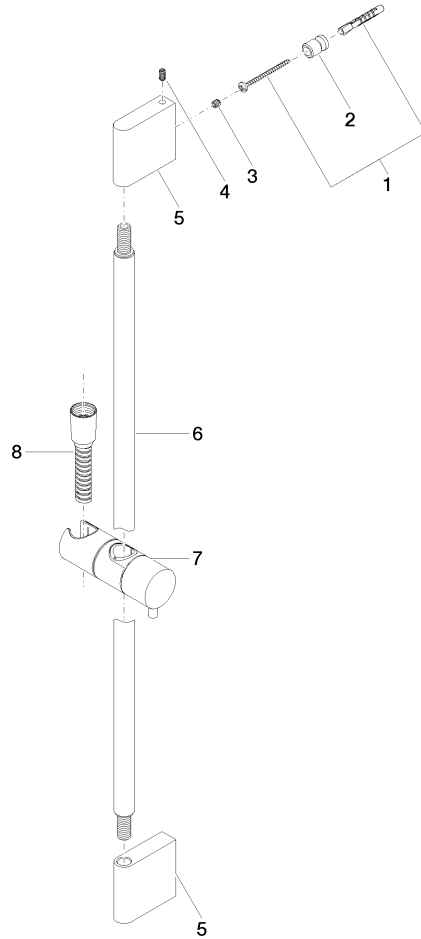

Shower set without hand shower - Brushed Durabrand (23kt Gold)

IMO

26 413 979

- slide bar
- Pipe diameter 18 mm
- gauge 853 mm
- metal shower hose 1750mm with integrated anti-twist protection
- shower hose connector 3/8"
- WRAS 2009048

26 413 979

mm [inches]

Codes & Standards

Scottish Water
Byelaws

UK Water Supply
Regulations

XP P 41-280

Certificates

WRAS_2009

ACS_20 ACC LY

26 413 979

Product version from 10/1/2023

Shower set without hand shower - Brushed Durabross (23kt Gold)

IMO

26 413 979

Spare parts list

Product version from 10/1/2023

No.	Item Number	Name	Quantity used	Delivery time
	05 17 20 726 02 90	fixing set	13	2