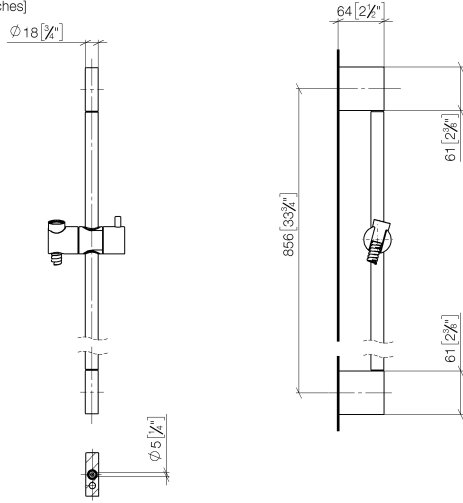

Shower set without hand shower - Matte Black

IMO

26 413 979

Fits: IMO, LULU, MEM, TARA, CL.1, LISSÉ,
VAIA, META, CYO

- slide bar
- Pipe diameter 18 mm
- gauge 853 mm
- metal shower hose 1750mm with integrated anti-twist protection
- shower hose connector 3/8"
- WRAS 2009048

Recommended miscellaneous

Concealed wall elbow -

- max. recess depth 163 mm
- min. recess depth 90 mm

35 085 970 90

Recommended miscellaneous

Wall elbow - Matte Black

28 450 980-33

26 413 979

mm [inches]

Codes & Standards

ASME A112.18.1

cUPC

Scottish Water
Byelaws

UK Water Supply
Regulations

XP P 41-280

Certificates