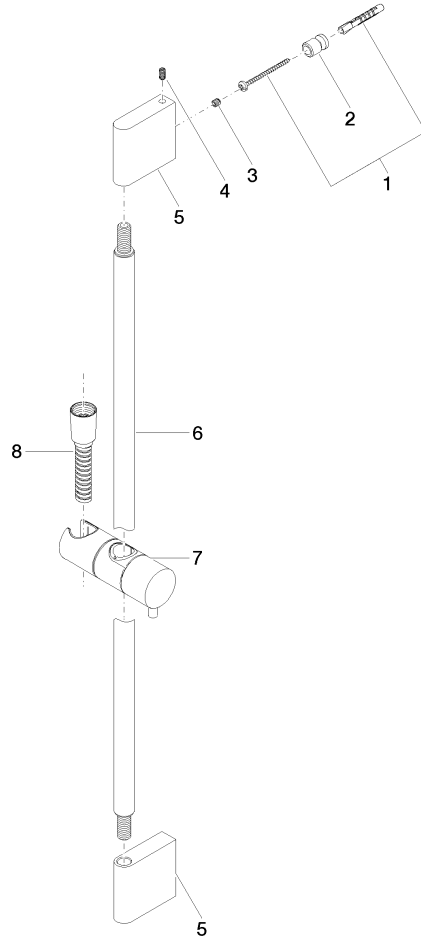

Shower set without hand shower -

IMO

26 413 979

Fits: IMO, LULU, MEM, TARA, CL.1, LISSÉ,
VAIA, META, CYO

- slide bar
- Pipe diameter 18 mm
- gauge 853 mm
- metal shower hose 1750mm with integrated anti-twist protection
- shower hose connector 3/8"
- WRAS 2009048

This article does not include a hand shower!

26 413 979-39

	Chrome	26 413 979-00
	Brushed Platinum	26 413 979-06
	Platinum	26 413 979-08
	Dark Chrome	26 413 979-19
	Light Gold	26 413 979-26
	Brushed Light Gold	26 413 979-27
	Brushed Durabronze (23kt Gold)	26 413 979-28
	Matte Black	26 413 979-33
	Brushed Bronze	26 413 979-42
		26 413 979-43
	Brushed Champagne (22kt Gold)	26 413 979-46
	Champagne (22kt Gold)	26 413 979-47
	Brushed Chrome	26 413 979-93
	Brushed Dark Platinum	26 413 979-99

26 413 979

mm [inches]

26 413 979

Parts for other
finishes can be found
here: [Chrome](#)

Shower set without hand shower -

IMO

26 413 979

Spare parts list