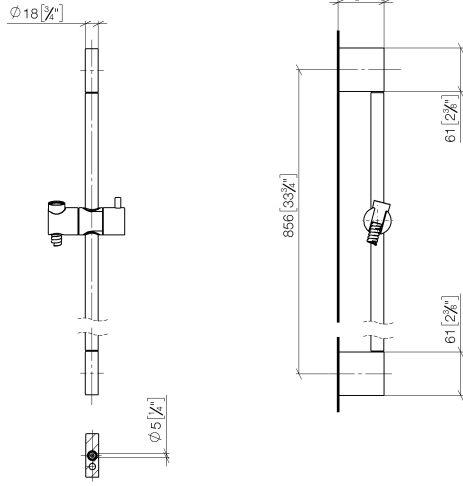

Shower set without hand shower -

IMO

26 413 979

Fits: IMO, LULU, MEM, TARA, CL.1, LISSÉ,
VAIA, META, CYO

- slide bar
- Pipe diameter 18 mm
- gauge 853 mm
- metal shower hose 1750mm with integrated anti-twist protection
- shower hose connector 3/8"
- WRAS 2009048

This article does not include a hand shower!

26 413 979-39

	Chrome	26 413 979-00
	Brushed Platinum	26 413 979-06
	Platinum	26 413 979-08
	Dark Chrome	26 413 979-19
	Light Gold	26 413 979-26
	Brushed Light Gold	26 413 979-27
	Brushed Durabronze (23kt Gold)	26 413 979-28
	Matte Black	26 413 979-33
	Brushed Bronze	26 413 979-42
		26 413 979-43
	Brushed Champagne (22kt Gold)	26 413 979-46
	Champagne (22kt Gold)	26 413 979-47
	Brushed Chrome	26 413 979-93
	Brushed Dark Platinum	26 413 979-99

26 413 979

mm [inches]

26 413 979

Parts for other
finishes can be found
here: [Chrome](#)

Shower set without hand shower -

IMO

26 413 979

Spare parts list