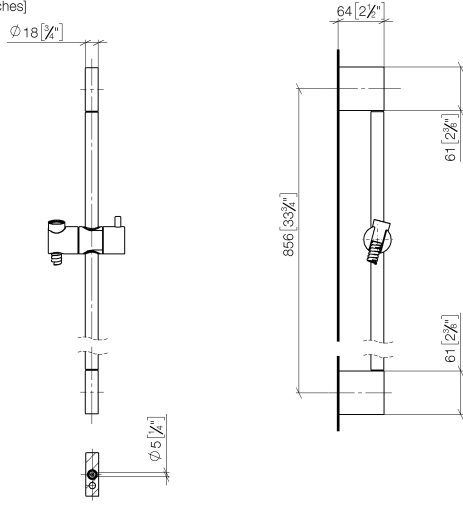

Shower set without hand shower - Brushed Bronze

IMO

26 413 979

Fits: IMO, LULU, MEM, TARA, CL.1, LISSÉ,
VAIA, META, CYO

- slide bar
- Pipe diameter 18 mm
- gauge 853 mm
- metal shower hose 1750mm with integrated anti-twist protection
- shower hose connector 3/8"
- WRAS 2009048

Recommended miscellaneous

- Concealed wall elbow -**
- min. recess depth 90 mm
 - max. recess depth 163 mm

35 085 970 90

Required miscellaneous

- Hand shower FlowReduce -
Brushed Bronze**

28 016 979-42
0010

26 413 979

mm [inches]

26 413 979

Product version from 10/1/2023

Shower set without hand shower - Brushed Bronze

IMO

26 413 979

Spare parts list

Product version from 10/1/2023

No.	Item Number	Name	Quantity used	Delivery time
	05 17 20 726 02 90	fixing set	13	2