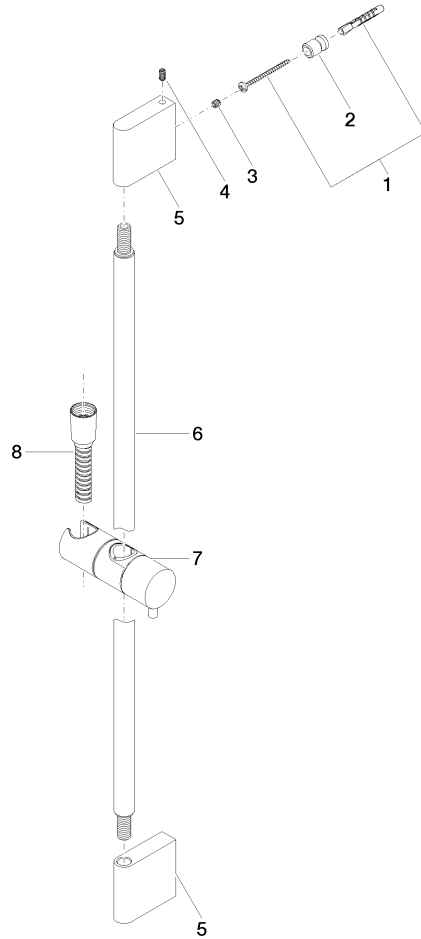

Shower set without hand shower - Brushed Bronze

IMO

26 413 979

Fits: IMO, LULU, MEM, TARA, CL.1, LISSÉ,
VAIA, META, CYO

- slide bar
- Pipe diameter 18 mm
- gauge 853 mm
- metal shower hose 1750mm with integrated anti-twist protection
- shower hose connector 3/8"
- WRAS 2009048

Recommended miscellaneous

- Concealed wall elbow -**
- min. recess depth 90 mm
 - max. recess depth 163 mm

35 085 970 90

Required miscellaneous

- Hand shower FlowReduce -
Brushed Bronze**

28 016 979-42
0010

26 413 979

mm [inches]

26 413 979

Product version from 10/1/2023

Shower set without hand shower - Brushed Bronze

IMO

26 413 979

Spare parts list

Product version from 10/1/2023

No.	Item Number	Name	Quantity used	Delivery time
	05 17 20 726 02 90	fixing set	13	2