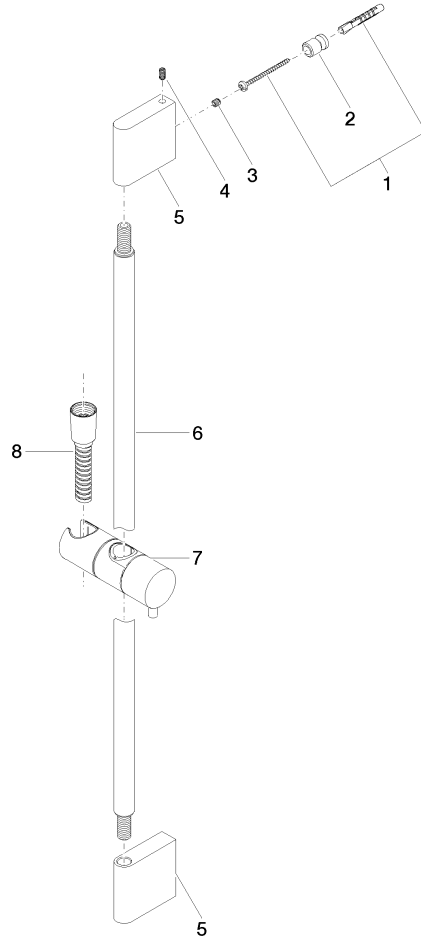

26 413 979

Fits: IMO, LULU, MEM, TARA, CL.1, LISSÉ,
VAIA, META, CYO

- slide bar
- Pipe diameter 18 mm
- gauge 853 mm
- metal shower hose 1750mm with integrated anti-twist protection
- shower hose connector 3/8"
- WRAS 2009048

This article does not include a hand shower!

26 413 979-43

	Chrome	26 413 979-00
	Brushed Platinum	26 413 979-06
	Platinum	26 413 979-08
	Dark Chrome	26 413 979-19
	Light Gold	26 413 979-26
	Brushed Light Gold	26 413 979-27
	Brushed Durabronze (23kt Gold)	26 413 979-28
	Matte Black	26 413 979-33
		26 413 979-39
	Brushed Bronze	26 413 979-42
	Brushed Champagne (22kt Gold)	26 413 979-46
	Champagne (22kt Gold)	26 413 979-47
	Brushed Chrome	26 413 979-93
	Brushed Dark Platinum	26 413 979-99

26 413 979

mm [inches]

26 413 979

Parts for other
finishes can be found
here: [Chrome](#)

Shower set without hand shower -

IMO

26 413 979

Spare parts list