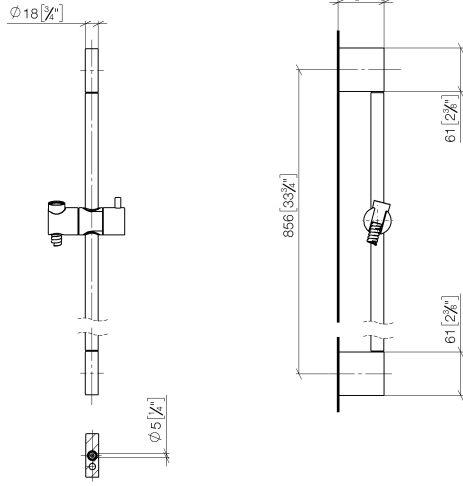

26 413 979

Fits: IMO, LULU, MEM, TARA, CL.1, LISSÉ,
VAIA, META, CYO

- slide bar
- Pipe diameter 18 mm
- gauge 853 mm
- metal shower hose 1750mm with integrated anti-twist protection
- shower hose connector 3/8"
- WRAS 2009048

This article does not include a hand shower!

26 413 979-43

	Chrome	26 413 979-00
	Brushed Platinum	26 413 979-06
	Platinum	26 413 979-08
	Dark Chrome	26 413 979-19
	Light Gold	26 413 979-26
	Brushed Light Gold	26 413 979-27
	Brushed Durabronze (23kt Gold)	26 413 979-28
	Matte Black	26 413 979-33
		26 413 979-39
	Brushed Bronze	26 413 979-42
	Brushed Champagne (22kt Gold)	26 413 979-46
	Champagne (22kt Gold)	26 413 979-47
	Brushed Chrome	26 413 979-93
	Brushed Dark Platinum	26 413 979-99

26 413 979

mm [inches]

26 413 979

Parts for other
finishes can be found
here: [Chrome](#)

Shower set without hand shower -

IMO

26 413 979

Spare parts list