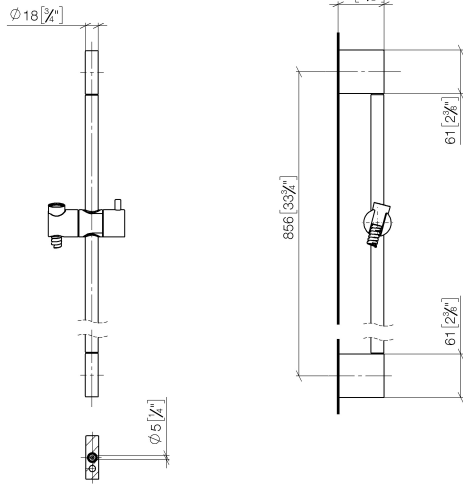

**Shower set without hand shower - Brushed Champagne (22kt Gold)**

IMO

26 413 979

- slide bar
- Pipe diameter 18 mm
- gauge 853 mm
- metal shower hose 1750mm with integrated anti-twist protection
- shower hose connector 3/8"
- WRAS 2009048

This article does not include a hand shower!

Fits: IMO, LULU, MEM, TARA, CL.1, LISSÉ,  
VAIA, META, CYO

	Brushed Champagne (22kt Gold)	26 413 979-46
	Chrome	26 413 979-00
	Brushed Platinum	26 413 979-06
	Platinum	26 413 979-08
	Dark Chrome	26 413 979-19
	Light Gold	26 413 979-26
	Brushed Light Gold	26 413 979-27
	Brushed Durabronze (23kt Gold)	26 413 979-28
	Matte Black	26 413 979-33
		26 413 979-39
	Brushed Bronze	26 413 979-42
		26 413 979-43
	Champagne (22kt Gold)	26 413 979-47
	Brushed Chrome	26 413 979-93
	Brushed Dark Platinum	26 413 979-99

26 413 979

mm [inches]

26 413 979

**Product version from 10/1/2023**

Parts for other finishes can be found here: [Chrome](#)

#### Product version from 10/1/2023

No.	Item Number	Name	Quantity used	Delivery time
	05 17 20 726 02 90	fixing set	13	2