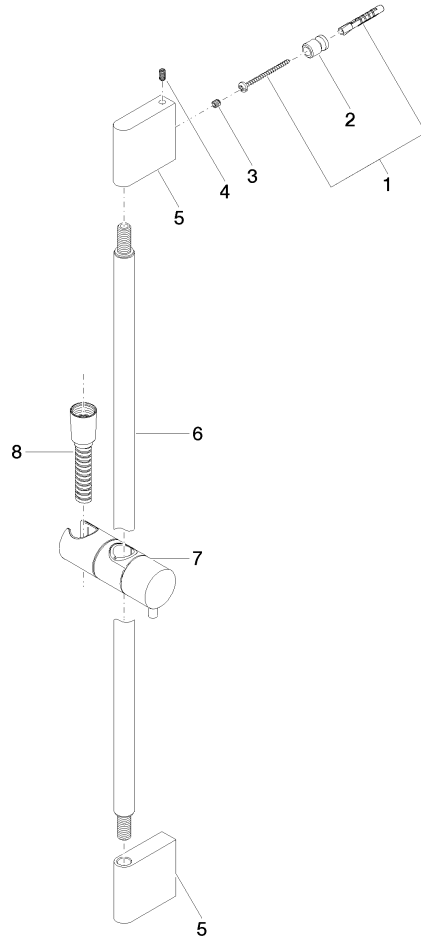

**Shower set without hand shower - Brushed Champagne (22kt Gold)**

IMO

26 413 979

- slide bar
- Pipe diameter 18 mm
- gauge 853 mm
- metal shower hose 1750mm with integrated anti-twist protection
- shower hose connector 3/8"
- WRAS 2009048

26 413 979

mm [inches]

26 413 979

**Product version from 10/1/2023**

Parts for other finishes can be found here: [Chrome](#)

### Spare parts list

#### Product version from 10/1/2023

No.	Item Number	Name	Quantity used	Delivery time
	05 17 20 726 02 90	fixing set	13	2