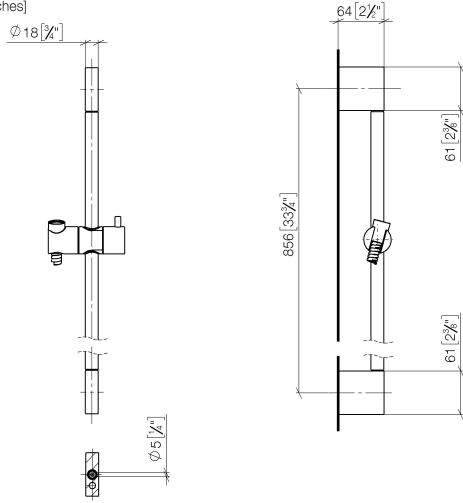

**Shower set without hand shower - Brushed Chrome**

IMO

26 413 979

Fits: IMO, LULU, MEM, TARA, CL.1, LISSÉ,  
VAIA, META, CYO

- slide bar
- Pipe diameter 18 mm
- gauge 853 mm
- metal shower hose 1750mm with integrated anti-twist protection
- shower hose connector 3/8"
- WRAS 2009048

26 413 979

mm [inches]

Codes & Standards

ASME A112.18.1

cUPC

Scottish Water  
Byelaws

UK Water Supply  
Regulations

XP P 41-280

#### Product version from 10/1/2023

No.	Item Number	Name	Quantity used	Delivery time
	05 17 20 726 02 90	fixing set	13	2