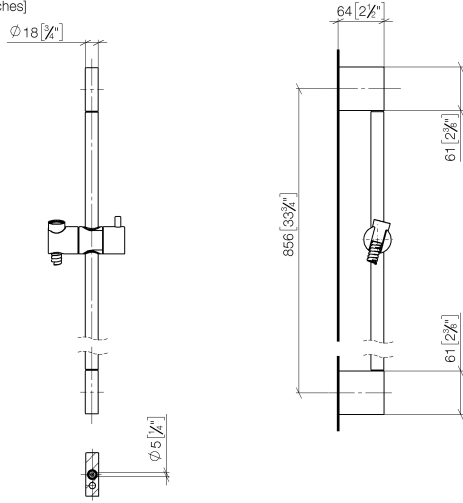

Shower set without hand shower - Brushed Dark Platinum

IMO

26 413 979

Fits: IMO, LULU, MEM, TARA, CL.1, LISSÉ,
VAIA, META, CYO

- slide bar
- Pipe diameter 18 mm
- gauge 853 mm
- metal shower hose 1750mm with integrated anti-twist protection
- shower hose connector 3/8"
- WRAS 2009048

Recommended miscellaneous

Concealed wall elbow -

- max. recess depth 163 mm
- min. recess depth 90 mm

35 085 970 90

Recommended miscellaneous

Wall elbow - Brushed Dark Platinum

28 450 980-99

26 413 979

mm [inches]

Codes & Standards

ASME A112.18.1

cUPC

Scottish Water
Byelaws

UK Water Supply
Regulations

XP P 41-280

Certificates