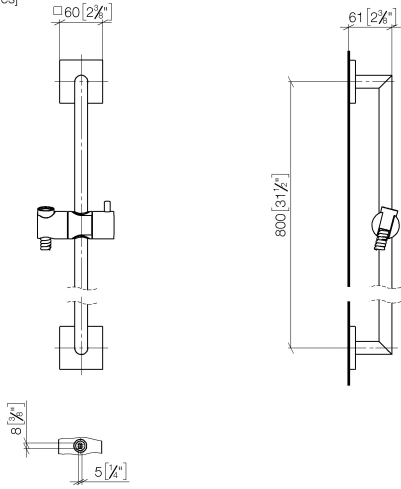

Shower set without hand shower - Chrome

26 413 980 Product version from 6/1/2024

- slide bar
- Pipe diameter 18 mm
- rosette 60 x 60 mm
- gauge 800 mm
- metal shower hose 1750mm with integrated anti-twist protection
- shower hose connector 3/8"
- WRAS

Recommended miscellaneous

Concealed wall elbow -

- max. recess depth mm
- min. recess depth mm

35 085 970 90

Recommended miscellaneous

Wall elbow - Chrome

28 450 980-00

Shower set without hand shower - Chrome

26 413 980 Product version from 6/1/2024

mm [inches]

Codes & Standards

ASME A112.18.1

cUPC

Scottish Water
Byelaws

UK Water Supply
Regulations

XP P 41-280

Certificates

WRAS_2009

ACS_20 ACC LY

IAPMO_4976

Shower set without hand shower - Chrome

26 413 980 Product version from 6/1/2024

Spare parts list

No.	Item Number	Name	Quantity used	Delivery time
1	05 30 31 025 00 90	fixing set	2	2
2	08 17 98 507-00	holder	2	10
3	09 31 11 061 90	pin	2	2
4	05 28 22 590 01-00	bar	1	10
5	12 580 970-00	Slide unit - Chrome	1	10
6	28 322 970-00	Metal shower hose 1/2" x 3/8" x 1750 mm - Chrome	1	2