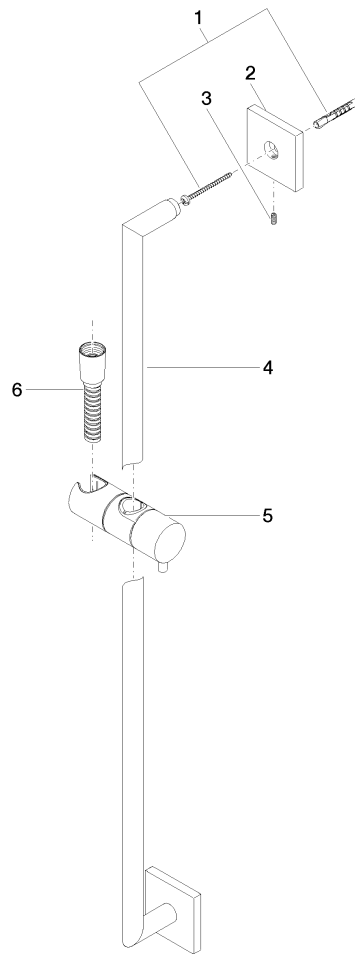

Shower set without hand shower - Chrome

26 413 980 Product version from 6/1/2024

- slide bar
- Pipe diameter 18 mm
- rosette 60 x 60 mm
- gauge 800 mm
- metal shower hose 1750mm with integrated anti-twist protection
- shower hose connector 3/8"
- WRAS

Recommended miscellaneous

Concealed wall elbow -

- max. recess depth mm
- min. recess depth mm

35 085 970 90

Recommended miscellaneous

Wall elbow - Chrome

28 450 980-00

Shower set without hand shower - Chrome

26 413 980 Product version from 6/1/2024

mm [inches]

Codes & Standards

ASME A112.18.1

cUPC

Scottish Water
Byelaws

UK Water Supply
Regulations

XP P 41-280

Certificates

WRAS_2009

ACS_20 ACC LY

IAPMO_4976

Shower set without hand shower - Chrome

26 413 980 Product version from 6/1/2024

Spare parts list

No.	Item Number	Name	Quantity used	Delivery time
1	05 30 31 025 00 90	fixing set	2	2
2	08 17 98 507-00	holder	2	10
3	09 31 11 061 90	pin	2	2
4	05 28 22 590 01-00	bar	1	10
5	12 580 970-00	Slide unit - Chrome	1	10
6	28 322 970-00	Metal shower hose 1/2" x 3/8" x 1750 mm - Chrome	1	2