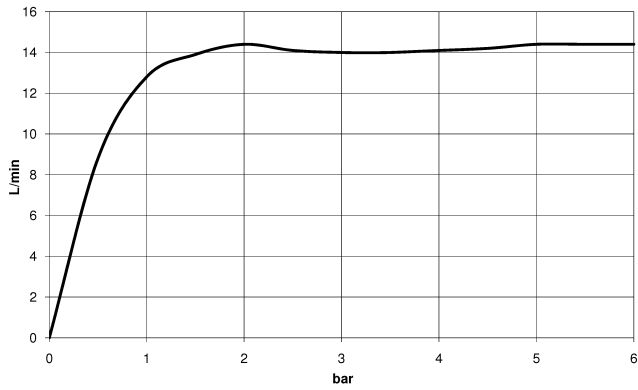

26 622 892

- shower with fixed riser projection 420mm
- overhead shower: rain flow
- rain shower Ø 300 mm
- rain shower with anti-scale system
- max. rainshower flow 14 l/min
- rotary diverter for fixed-riser shower/hand shower
- height of fittings up to rain shower (bottom edge) 850mm
- height of fittings up to top edge of elbow 1167mm
- rosette for shower holder Ø 55mm
- rosette for wall mounting Ø 57mm
- rosette for shower mixer Ø 65mm
- gauge 150 mm - 13 mm
- 1500 mm metal shower hose
- 1/2" connection
- Pipe diameter 20 mm
- quick clearing

This article does not include a hand shower!
Intrinsic protection against back flow.

	Chrome	26 622 892-00 0050
	Brushed Platinum	26 622 892-06 0050
	Platinum	26 622 892-08 0050
	Dark Chrome	26 622 892-19 0050
	Brushed Durabronze (23kt Gold)	26 622 892-28 0050
	Matte Black	26 622 892-33 0050
	Brushed Champagne (22kt Gold)	26 622 892-46 0050
	Champagne (22kt Gold)	26 622 892-47 0050
	Brushed Chrome	26 622 892-93 0050
	Brushed Dark Platinum	26 622 892-99 0050

26 622 892

mm [inches]
1.10

Flow rate chart

26 622 892

Parts for other finishes can be found here: Brushed Platinum

Spare parts list

No.	Item Number	Name	Quantity used	Delivery time
1	04 12 05 091 10-00	shower	1	10
2	09 23 01 039 90	sieve	1	2
3	09 24 03 177 20-00	adaptor	1	10
4	04 28 22 097 20-00	spout	1	10
5	90 14 10 011 00 90	seal	1	2
6	90 17 11 037 00-00	holder	1	10
7	90 28 22 096 00-00	pipe	1	10
8	04 17 10 020 01-00	fitting	1	10
9	90 14 20 026 00 90	seal	1	2
10	28 050 892-00	TARA Wall bracket - Chrome	1	10
11	28 304 970-00	Metal shower hose 1/2" x 3/8" x 1500 mm - Chrome	1	2