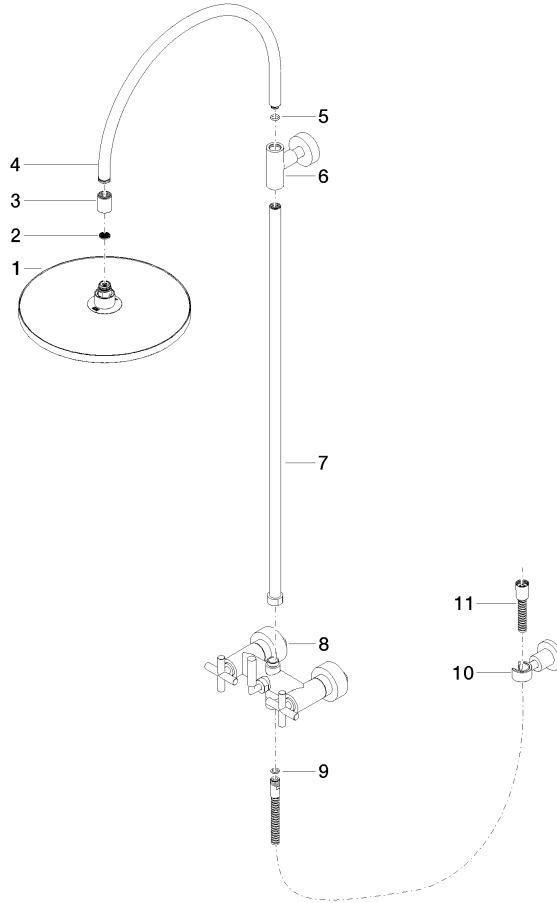

26 622 892

- shower with fixed riser projection 420mm
- overhead shower: rain flow
- rain shower Ø 300 mm
- rain shower with anti-scale system
- max. rainshower flow 14 l/min
- rotary diverter for fixed-riser shower/hand shower
- height of fittings up to rain shower (bottom edge) 850mm
- height of fittings up to top edge of elbow 1167mm
- rosette for shower holder Ø 55mm
- rosette for wall mounting Ø 57mm
- rosette for shower mixer Ø 65mm
- gauge 150 mm - 13 mm
- 1500 mm metal shower hose
- 1/2" connection
- Pipe diameter 20 mm
- quick clearing

This article does not include a hand shower!
Intrinsic protection against back flow.

	Chrome	26 622 892-00 0050
	Brushed Platinum	26 622 892-06 0050
	Platinum	26 622 892-08 0050
	Dark Chrome	26 622 892-19 0050
	Brushed Durabronze (23kt Gold)	26 622 892-28 0050
	Matte Black	26 622 892-33 0050
	Brushed Champagne (22kt Gold)	26 622 892-46 0050
	Champagne (22kt Gold)	26 622 892-47 0050
	Brushed Chrome	26 622 892-93 0050
	Brushed Dark Platinum	26 622 892-99 0050

26 622 892

mm [inches]
1.10

Flow rate chart

26 622 892

Parts for other finishes can be found here: Brushed Platinum

Spare parts list

No.	Item Number	Name	Quantity used	Delivery time
1	04 12 05 091 10-00	shower	1	10
2	09 23 01 039 90	sieve	1	2
3	09 24 03 177 20-00	adaptor	1	10
4	04 28 22 097 20-00	spout	1	10
5	90 14 10 011 00 90	seal	1	2
6	90 17 11 037 00-00	holder	1	10
7	90 28 22 096 00-00	pipe	1	10
8	04 17 10 020 01-00	fitting	1	10
9	90 14 20 026 00 90	seal	1	2
10	28 050 892-00	TARA Wall bracket - Chrome	1	10
11	28 304 970-00	Metal shower hose 1/2" x 3/8" x 1500 mm - Chrome	1	2