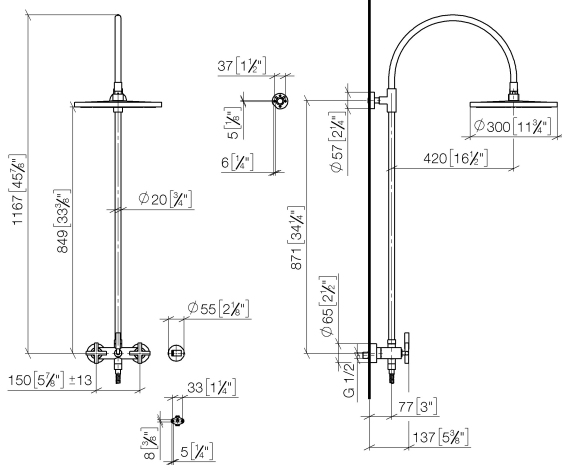

26 622 892

- shower with fixed riser projection 420mm
- overhead shower: rain flow
- rain shower Ø 300 mm
- rain shower with anti-scale system
- max. rainshower flow 14 l/min
- rotary diverter for fixed-riser shower/hand shower
- height of fittings up to rain shower (bottom edge) 850mm
- height of fittings up to top edge of elbow 1167mm
- rosette for shower holder Ø 55mm
- rosette for wall mounting Ø 57mm
- rosette for shower mixer Ø 65mm
- gauge 150 mm - 13 mm
- 1500 mm metal shower hose
- 1/2" connection
- Pipe diameter 20 mm
- quick clearing

This article does not include a hand shower!
Intrinsic protection against back flow.

	Chrome	26 622 892-00 0050
	Brushed Platinum	26 622 892-06 0050
	Platinum	26 622 892-08 0050
	Dark Chrome	26 622 892-19 0050
	Brushed Durabronze (23kt Gold)	26 622 892-28 0050
	Matte Black	26 622 892-33 0050
	Brushed Champagne (22kt Gold)	26 622 892-46 0050
	Champagne (22kt Gold)	26 622 892-47 0050
	Brushed Chrome	26 622 892-93 0050
	Brushed Dark Platinum	26 622 892-99 0050

26 622 892

mm [inches]
1.10

Flow rate chart

26 622 892

Parts for other finishes can be found here: Brushed Platinum

Spare parts list

No.	Item Number	Name	Quantity used	Delivery time
1	04 12 05 091 10-00	shower	1	10
2	09 23 01 039 90	sieve	1	2
3	09 24 03 177 20-00	adaptor	1	10
4	04 28 22 097 20-00	spout	1	10
5	90 14 10 011 00 90	seal	1	2
6	90 17 11 037 00-00	holder	1	10
7	90 28 22 096 00-00	pipe	1	10
8	04 17 10 020 01-00	fitting	1	10
9	90 14 20 026 00 90	seal	1	2
10	28 050 892-00	TARA Wall bracket - Chrome	1	10
11	28 304 970-00	Metal shower hose 1/2" x 3/8" x 1500 mm - Chrome	1	2