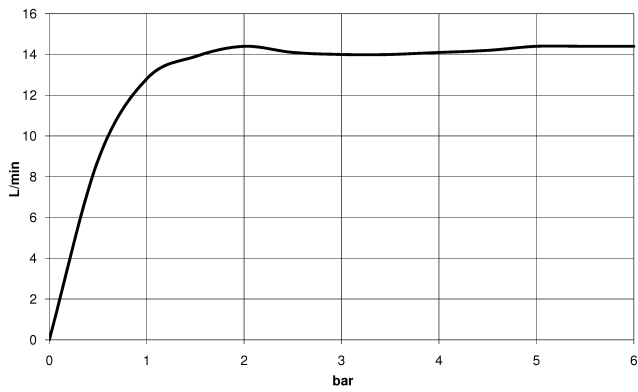

26 622 892 Product version from 4/1/2024

- shower with fixed riser projection 420mm
- overhead shower: rain flow
- rain shower Ø 300 mm
- rain shower with anti-scale system
- max. rainshower flow 14 l/min
- rotary diverter for fixed-riser shower/hand shower
- height of fittings up to rain shower (bottom edge) 850mm
- height of fittings up to top edge of elbow 1167mm
- rosette for shower holder Ø 55mm
- rosette for wall mounting Ø 57mm
- rosette for shower mixer Ø 65mm
- gauge 150 mm - 13 mm
- 1500 mm metal shower hose
- 1/2" connection
- Pipe diameter 20 mm
- quick clearing

26 622 892 Product version from 4/1/2024

**Flow rate chart**

26 622 892 Product version from 4/1/2024

Parts for other finishes can be found here: [Chrome](#)

**Spare parts list**

| No. | Item Number        | Name   | Quantity used | Delivery time |
|-----|--------------------|--|---------------|---------------|
| 1   | 90 12 05 091 00-06 | shower   | 1             | 10            |
| 2   | 09 23 01 039 90    | sieve  | 1             | 2             |
| 3   | 09 24 03 177 20-06 | adaptor  | 1             | 10            |
| 4   | 04 28 22 097 20-06 | spout  | 1             | 10            |
| 5   | 90 14 10 011 00 90 | seal   | 1             | 2             |
| 6   | 90 17 11 037 00-06 | holder   | 1             | 10            |
| 7   | 90 28 22 096 00-06 | pipe   | 1             | 10            |
| 8   | 04 17 10 020 01-06 | fitting  | 1             | 10            |
| 9   | 90 14 20 026 00 90 | seal   | 1             | 2             |
| 10  | 28 050 892-06      | TARA Wall bracket - Brushed Platinum                       | 1             | 10            |
| 11  | 28 304 970-06      | Metal shower hose 1/2" x 3/8" x 1500 mm - Brushed Platinum | 1             | 2             |