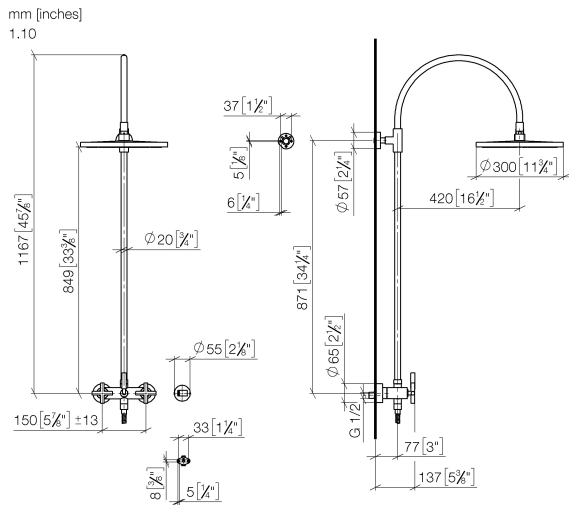

26 622 892 Product version from 4/1/2024

- shower with fixed riser projection 420mm
- overhead shower: rain flow
- rain shower Ø 300 mm
- rain shower with anti-scale system
- max. rainshower flow 14 l/min
- rotary diverter for fixed-riser shower/hand shower
- height of fittings up to rain shower (bottom edge) 850mm
- height of fittings up to top edge of elbow 1167mm
- rosette for shower holder Ø 55mm
- rosette for wall mounting Ø 57mm
- rosette for shower mixer Ø 65mm
- gauge 150 mm - 13 mm
- 1500 mm metal shower hose
- 1/2" connection
- Pipe diameter 20 mm
- quick clearing

26 622 892 Product version from 4/1/2024

**Flow rate chart**

26 622 892 Product version from 4/1/2024

Parts for other finishes can be found here: [Chrome](#)

**Spare parts list**

| No. | Item Number        | Name   | Quantity used | Delivery time |
|-----|--------------------|--|---------------|---------------|
| 1   | 90 12 05 091 00-06 | shower   | 1             | 10            |
| 2   | 09 23 01 039 90    | sieve  | 1             | 2             |
| 3   | 09 24 03 177 20-06 | adaptor  | 1             | 10            |
| 4   | 04 28 22 097 20-06 | spout  | 1             | 10            |
| 5   | 90 14 10 011 00 90 | seal   | 1             | 2             |
| 6   | 90 17 11 037 00-06 | holder   | 1             | 10            |
| 7   | 90 28 22 096 00-06 | pipe   | 1             | 10            |
| 8   | 04 17 10 020 01-06 | fitting  | 1             | 10            |
| 9   | 90 14 20 026 00 90 | seal   | 1             | 2             |
| 10  | 28 050 892-06      | TARA Wall bracket - Brushed Platinum                       | 1             | 10            |
| 11  | 28 304 970-06      | Metal shower hose 1/2" x 3/8" x 1500 mm - Brushed Platinum | 1             | 2             |