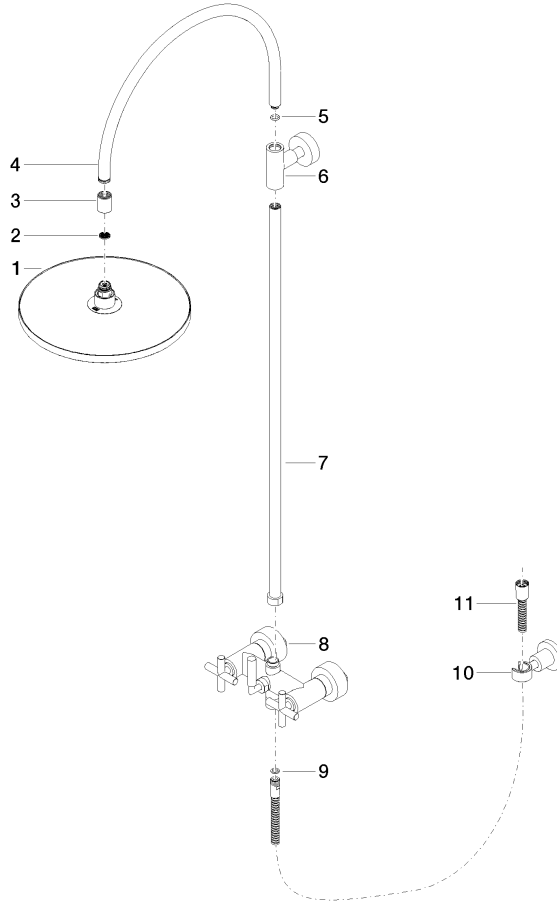

26 622 892 Product version from 4/1/2024

- shower with fixed riser projection 420mm
- overhead shower: rain flow
- rain shower Ø 300 mm
- rain shower with anti-scale system
- max. rainshower flow 14 l/min
- rotary diverter for fixed-riser shower/hand shower
- height of fittings up to rain shower (bottom edge) 850mm
- height of fittings up to top edge of elbow 1167mm
- rosette for shower holder Ø 55mm
- rosette for wall mounting Ø 57mm
- rosette for shower mixer Ø 65mm
- gauge 150 mm - 13 mm
- 1500 mm metal shower hose
- 1/2" connection
- Pipe diameter 20 mm
- quick clearing

26 622 892 Product version from 4/1/2024

**Flow rate chart**

26 622 892 Product version from 4/1/2024

Parts for other finishes can be found here: [Chrome](#)

**Spare parts list**

| No. | Item Number        | Name   | Quantity used | Delivery time |
|-----|--------------------|--|---------------|---------------|
| 1   | 90 12 05 091 00-06 | shower   | 1             | 10            |
| 2   | 09 23 01 039 90    | sieve  | 1             | 2             |
| 3   | 09 24 03 177 20-06 | adaptor  | 1             | 10            |
| 4   | 04 28 22 097 20-06 | spout  | 1             | 10            |
| 5   | 90 14 10 011 00 90 | seal   | 1             | 2             |
| 6   | 90 17 11 037 00-06 | holder   | 1             | 10            |
| 7   | 90 28 22 096 00-06 | pipe   | 1             | 10            |
| 8   | 04 17 10 020 01-06 | fitting  | 1             | 10            |
| 9   | 90 14 20 026 00 90 | seal   | 1             | 2             |
| 10  | 28 050 892-06      | TARA Wall bracket - Brushed Platinum                       | 1             | 10            |
| 11  | 28 304 970-06      | Metal shower hose 1/2" x 3/8" x 1500 mm - Brushed Platinum | 1             | 2             |