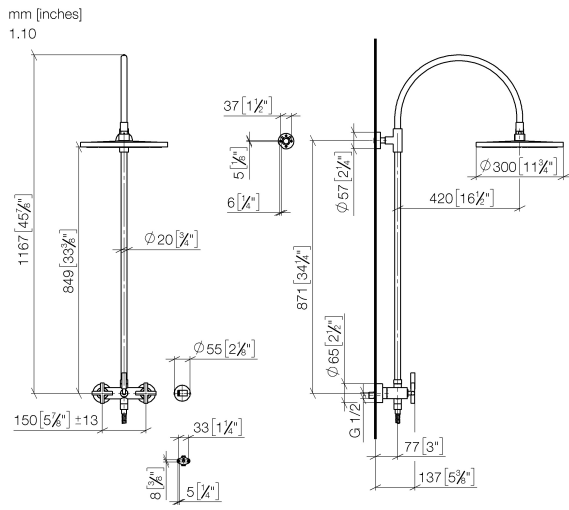

26 622 892 Product version from 4/1/2024

- shower with fixed riser projection 420mm
- overhead shower: rain flow
- rain shower Ø 300 mm
- rain shower with anti-scale system
- max. rainshower flow 14 l/min
- rotary diverter for fixed-riser shower/hand shower
- height of fittings up to rain shower (bottom edge) 850mm
- height of fittings up to top edge of elbow 1167mm
- rosette for shower holder Ø 55mm
- rosette for wall mounting Ø 57mm
- rosette for shower mixer Ø 65mm
- gauge 150 mm - 13 mm
- 1500 mm metal shower hose
- 1/2" connection
- Pipe diameter 20 mm
- quick clearing

This article does not include a hand shower!

Intrinsic protection against back flow.

	Brushed Chrome	26 622 892-93 0050
	Chrome	26 622 892-00 0050
	Brushed Platinum	26 622 892-06 0050
	Platinum	26 622 892-08 0050
	Dark Chrome	26 622 892-19 0050
	Brushed Durabronze (23kt Gold)	26 622 892-28 0050
	Matte Black	26 622 892-33 0050
	Brushed Bronze	26 622 892-42 0050
	Brushed Champagne (22kt Gold)	26 622 892-46 0050
	Champagne (22kt Gold)	26 622 892-47 0050
	Brushed Dark Platinum	26 622 892-99 0050

26 622 892 Product version from 4/1/2024

Flow rate chart

26 622 892 Product version from 4/1/2024

Parts for other finishes can be found here: [Chrome](#)

Spare parts list

No.	Item Number	Name	Quantity used	Delivery time
1	90 12 05 091 00-93	shower	1	20
2	09 23 01 039 90	sieve	1	2
3	09 24 03 177 20-93	adaptor	1	20
4	04 28 22 097 20-93	spout	1	20
5	90 14 10 011 00 90	seal	1	2
6	90 17 11 037 00-93	holder	1	20
7	90 28 22 096 00-93	pipe	1	20
8	04 17 10 020 01-93	fitting	1	20
9	90 14 20 026 00 90	seal	1	2
10	28 050 892-93	TARA Wall bracket - Brushed Chrome	1	20
11	28 304 970-93	Metal shower hose 1/2" x 3/8" x 1500 mm - Brushed Chrome	1	20