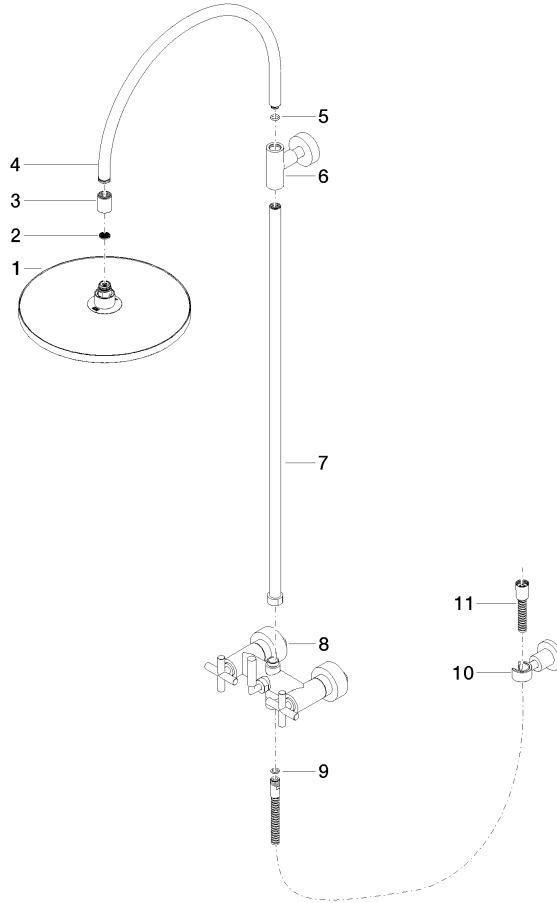

26 622 892 Product version from 4/1/2024

- shower with fixed riser projection 420mm
- overhead shower: rain flow
- rain shower Ø 300 mm
- rain shower with anti-scale system
- max. rainshower flow 14 l/min
- rotary diverter for fixed-riser shower/hand shower
- height of fittings up to rain shower (bottom edge) 850mm
- height of fittings up to top edge of elbow 1167mm
- rosette for shower holder Ø 55mm
- rosette for wall mounting Ø 57mm
- rosette for shower mixer Ø 65mm
- gauge 150 mm - 13 mm
- 1500 mm metal shower hose
- 1/2" connection
- Pipe diameter 20 mm
- quick clearing

This article does not include a hand shower!

Intrinsic protection against back flow.

	Brushed Chrome	26 622 892-93 0050
	Chrome	26 622 892-00 0050
	Brushed Platinum	26 622 892-06 0050
	Platinum	26 622 892-08 0050
	Dark Chrome	26 622 892-19 0050
	Brushed Durabronze (23kt Gold)	26 622 892-28 0050
	Matte Black	26 622 892-33 0050
	Brushed Bronze	26 622 892-42 0050
	Brushed Champagne (22kt Gold)	26 622 892-46 0050
	Champagne (22kt Gold)	26 622 892-47 0050
	Brushed Dark Platinum	26 622 892-99 0050

26 622 892 Product version from 4/1/2024

Flow rate chart

26 622 892 Product version from 4/1/2024

Parts for other finishes can be found here: [Chrome](#)

Spare parts list

No.	Item Number	Name	Quantity used	Delivery time
1	90 12 05 091 00-93	shower	1	20
2	09 23 01 039 90	sieve	1	2
3	09 24 03 177 20-93	adaptor	1	20
4	04 28 22 097 20-93	spout	1	20
5	90 14 10 011 00 90	seal	1	2
6	90 17 11 037 00-93	holder	1	20
7	90 28 22 096 00-93	pipe	1	20
8	04 17 10 020 01-93	fitting	1	20
9	90 14 20 026 00 90	seal	1	2
10	28 050 892-93	TARA Wall bracket - Brushed Chrome	1	20
11	28 304 970-93	Metal shower hose 1/2" x 3/8" x 1500 mm - Brushed Chrome	1	20