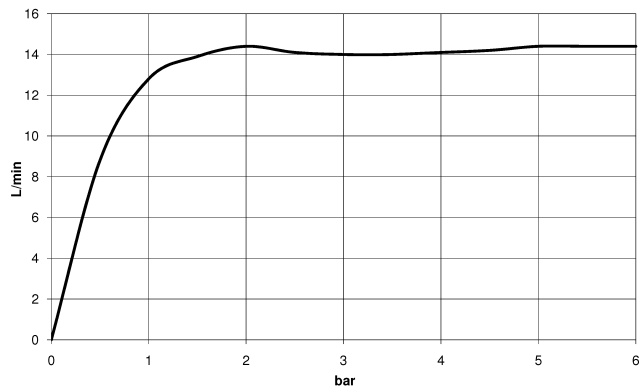

26 623 892

- shower with fixed riser projection 420mm
- overhead shower: rain flow
- rain shower Ø 300 mm
- rain shower with anti-scale system
- max. rainshower flow 14 l/min
- rotary diverter for fixed-riser shower/hand shower
- height of fittings up to rain shower (bottom edge) 1007mm
- height of fittings up to top edge of elbow 1167mm
- rosette for shower holder Ø 55mm
- rosette for wall mounting Ø 57mm
- rosette for shower mixer Ø 65mm
- gauge 150 mm - 13 mm
- 1500 mm metal shower hose
- 1/2" connection
- Pipe diameter 20 mm
- quick clearing

This article does not include a hand shower!
Intrinsic protection against back flow.

	Chrome	26 623 892-00 0050
	Brushed Platinum	26 623 892-06 0050
	Platinum	26 623 892-08 0050
	Dark Chrome	26 623 892-19 0050
	Brushed Durabronze (23kt Gold)	26 623 892-28 0050
	Matte Black	26 623 892-33 0050
	Brushed Champagne (22kt Gold)	26 623 892-46 0050
	Champagne (22kt Gold)	26 623 892-47 0050
	Brushed Chrome	26 623 892-93 0050
	Brushed Dark Platinum	26 623 892-99 0050

Flow rate chart

26 623 892

Parts for other finishes can be found here: Brushed Platinum

Spare parts list

No.	Item Number	Name	Quantity used	Delivery time
1	04 12 05 091 10-00	shower	1	10
2	09 23 01 039 90	sieve	1	2
3	09 24 03 177 20-00	adaptor	1	10
4	04 28 22 101 20-00	spout	1	10
5	90 14 10 011 00 90	seal	1	2
6	90 17 11 037 00-00	holder	1	10
7	90 28 22 096 00-00	pipe	1	10
8	04 17 10 020 01-00	fitting	1	10
9	90 14 20 026 00 90	seal	1	2
10	28 050 892-00	TARA Wall bracket - Chrome	1	10
11	28 304 970-00	Metal shower hose 1/2" x 3/8" x 1500 mm - Chrome	1	2