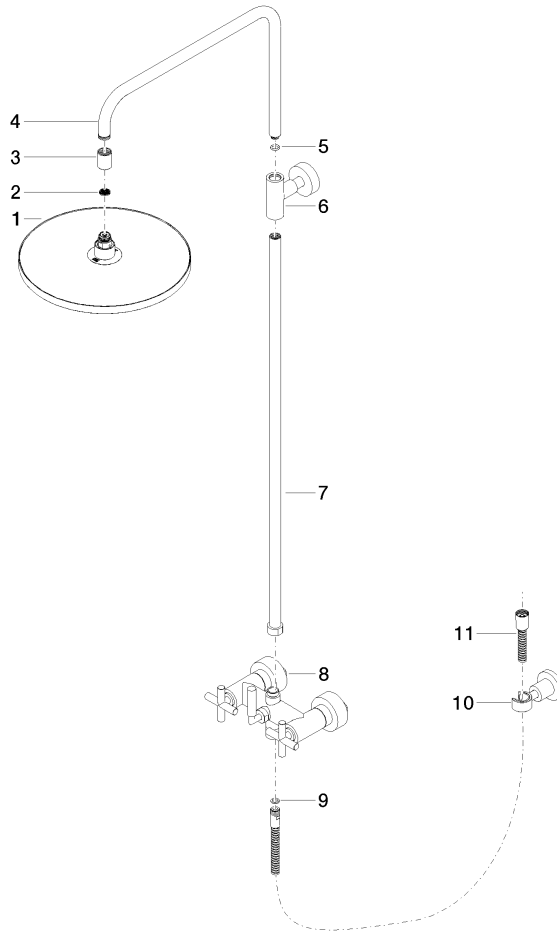

26 623 892

- shower with fixed riser projection 420mm
- overhead shower: rain flow
- rain shower Ø 300 mm
- rain shower with anti-scale system
- max. rainshower flow 14 l/min
- rotary diverter for fixed-riser shower/hand shower
- height of fittings up to rain shower (bottom edge) 1007mm
- height of fittings up to top edge of elbow 1167mm
- rosette for shower holder Ø 55mm
- rosette for wall mounting Ø 57mm
- rosette for shower mixer Ø 65mm
- gauge 150 mm - 13 mm
- 1500 mm metal shower hose
- 1/2" connection
- Pipe diameter 20 mm
- quick clearing

This article does not include a hand shower!
Intrinsic protection against back flow.

	Chrome	26 623 892-00 0050
	Brushed Platinum	26 623 892-06 0050
	Platinum	26 623 892-08 0050
	Dark Chrome	26 623 892-19 0050
	Brushed Durabronze (23kt Gold)	26 623 892-28 0050
	Matte Black	26 623 892-33 0050
	Brushed Champagne (22kt Gold)	26 623 892-46 0050
	Champagne (22kt Gold)	26 623 892-47 0050
	Brushed Chrome	26 623 892-93 0050
	Brushed Dark Platinum	26 623 892-99 0050

Flow rate chart

26 623 892

Parts for other finishes can be found here: Brushed Platinum

Spare parts list

No.	Item Number	Name	Quantity used	Delivery time
1	04 12 05 091 10-00	shower	1	10
2	09 23 01 039 90	sieve	1	2
3	09 24 03 177 20-00	adaptor	1	10
4	04 28 22 101 20-00	spout	1	10
5	90 14 10 011 00 90	seal	1	2
6	90 17 11 037 00-00	holder	1	10
7	90 28 22 096 00-00	pipe	1	10
8	04 17 10 020 01-00	fitting	1	10
9	90 14 20 026 00 90	seal	1	2
10	28 050 892-00	TARA Wall bracket - Chrome	1	10
11	28 304 970-00	Metal shower hose 1/2" x 3/8" x 1500 mm - Chrome	1	2