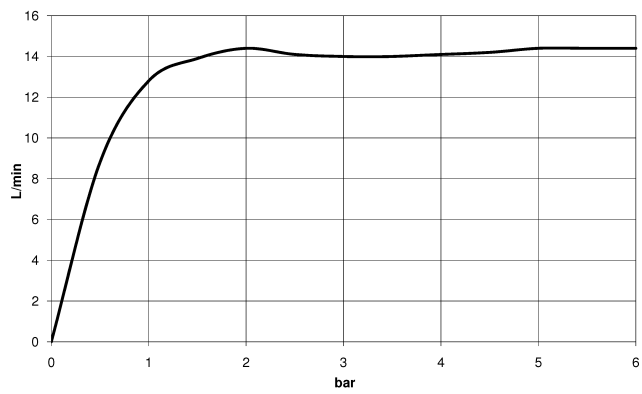

26 633 892 Product version from 7/1/2022

- shower with fixed riser projection 420mm
- overhead shower: rain flow
- rain shower Ø 220 mm
- rain shower with anti-scale system
- max. rainshower flow 14 l/min
- rotary diverter for fixed-riser shower/hand shower
- height of fittings up to rain shower (bottom edge) 1007mm
- height of fittings up to top edge of elbow 1167mm
- rosette for shower holder Ø 55mm
- rosette for wall mounting Ø 57mm
- rosette for shower mixer Ø 65mm
- gauge 150 mm - 13 mm
- 1500 mm metal shower hose
- 1/2" connection
- Pipe diameter 20 mm
- quick clearing
- This product can help a building meet the requirements of Green Building Rating Systems, e.g. LEED®, BREEAM®, DGNB

This article does not include a hand shower!

Intrinsic protection against back flow.

	Brushed Platinum	26 633 892-06 0050
	Chrome	26 633 892-00 0050
	Platinum	26 633 892-08 0050
	Dark Chrome	26 633 892-19 0050
	Brushed Durabronze (23kt Gold)	26 633 892-28 0050
	Matte Black	26 633 892-33 0050
	Brushed Bronze	26 633 892-42 0050
	Brushed Champagne (22kt Gold)	26 633 892-46 0050
	Champagne (22kt Gold)	26 633 892-47 0050
	Brushed Chrome	26 633 892-93 0050
	Brushed Dark Platinum	26 633 892-99 0050

Flow rate chart

26 633 892 Product version from 7/1/2022

Parts for other finishes can be found here: [Chrome](#)

Spare parts list

No.	Item Number	Name	Quantity used	Delivery time
1	90 12 05 092 00-06	90120509200-06	1	10
2	09 23 01 039 90	sieve	1	2
3	09 24 03 177 20-06	adaptor	1	10
4	04 28 22 101 20-06	spout	1	10
5	90 14 10 011 00 90	seal	1	2
6	90 17 11 037 00-06	holder	1	10
7	90 28 22 096 00-06	pipe	1	10
8	04 17 10 020 01-06	fitting	1	10
9	90 14 20 026 00 90	seal	1	2
10	28 050 892-06	TARA Wall bracket - Brushed Platinum	1	10
11	28 304 970-06	Metal shower hose 1/2" x 3/8" x 1500 mm - Brushed Platinum	1	2