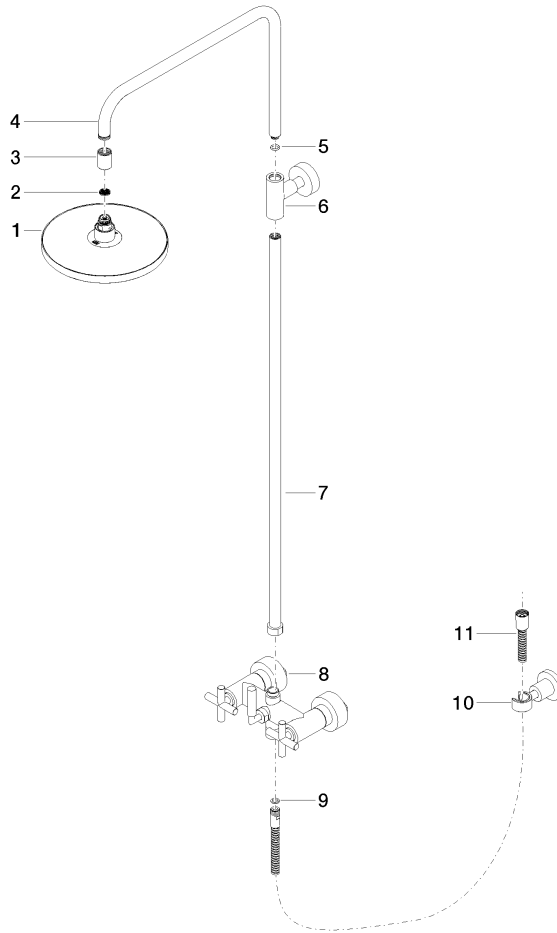

26 633 892 Product version from 7/1/2022

- shower with fixed riser projection 420mm
- overhead shower: rain flow
- rain shower Ø 220 mm
- rain shower with anti-scale system
- max. rainshower flow 14 l/min
- rotary diverter for fixed-riser shower/hand shower
- height of fittings up to rain shower (bottom edge) 1007mm
- height of fittings up to top edge of elbow 1167mm
- rosette for shower holder Ø 55mm
- rosette for wall mounting Ø 57mm
- rosette for shower mixer Ø 65mm
- gauge 150 mm - 13 mm
- 1500 mm metal shower hose
- 1/2" connection
- Pipe diameter 20 mm
- quick clearing
- This product can help a building meet the requirements of Green Building Rating Systems, e.g. LEED®, BREEAM®, DGNB

This article does not include a hand shower!

Intrinsic protection against back flow.

	Brushed Platinum	26 633 892-06 0050
	Chrome	26 633 892-00 0050
	Platinum	26 633 892-08 0050
	Dark Chrome	26 633 892-19 0050
	Brushed Durabronze (23kt Gold)	26 633 892-28 0050
	Matte Black	26 633 892-33 0050
	Brushed Bronze	26 633 892-42 0050
	Brushed Champagne (22kt Gold)	26 633 892-46 0050
	Champagne (22kt Gold)	26 633 892-47 0050
	Brushed Chrome	26 633 892-93 0050
	Brushed Dark Platinum	26 633 892-99 0050

Flow rate chart

26 633 892 Product version from 7/1/2022

Parts for other finishes can be found here: [Chrome](#)

Spare parts list

No.	Item Number	Name	Quantity used	Delivery time
1	90 12 05 092 00-06	90120509200-06	1	10
2	09 23 01 039 90	sieve	1	2
3	09 24 03 177 20-06	adaptor	1	10
4	04 28 22 101 20-06	spout	1	10
5	90 14 10 011 00 90	seal	1	2
6	90 17 11 037 00-06	holder	1	10
7	90 28 22 096 00-06	pipe	1	10
8	04 17 10 020 01-06	fitting	1	10
9	90 14 20 026 00 90	seal	1	2
10	28 050 892-06	TARA Wall bracket - Brushed Platinum	1	10
11	28 304 970-06	Metal shower hose 1/2" x 3/8" x 1500 mm - Brushed Platinum	1	2