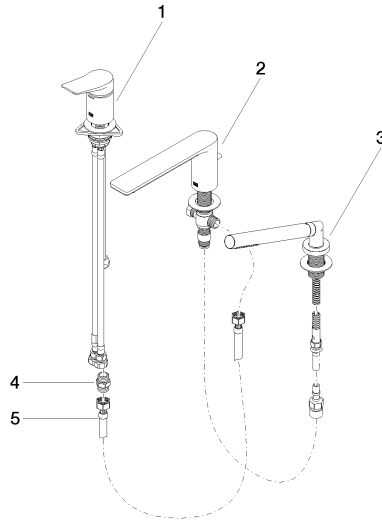

**LISSÉ Three-hole single-lever bath mixer for bath rim or tile edge installation -
Dark Chrome**

LISSÉ

27 412 845

- 200mm projection
- spout: circular, air-enriched flow
- max. flow 16.9 l/min at 3 bar flow pressure
- Hand shower: COMPACT RAIN, max. flow rate 6.8 l/min (at 3 bar)
- complete hand shower set with anti-scale system
- automatic bath/shower diverter
- height of mixer 141 mm
- height up to aerator 88 mm
- hole diameter spout 32 mm
- hole diameter single-lever mixer 35 mm
- hole diameter for complete hand shower set 32 mm
- rosette for complete hand shower set Ø 50mm
- metal shower hose 1750mm with integrated anti-twist protection

Intrinsic protection against back flow.

	Dark Chrome	27 412 845-19 0050
	Chrome	27 412 845-00 0050
	Brushed Platinum	27 412 845-06 0050
	Matte Black	27 412 845-33 0050
	Brushed Chrome	27 412 845-93 0050
	Brushed Dark Platinum	27 412 845-99 0050

27 412 845
Parts for other
finishes can be found
here: [Chrome](#)

Spare parts list

No.	Item Number	Name	Quantity used	Delivery time
1	29 300 845-19	connection	1	-
Spare part can no longer be ordered, please order the replacement item				
2	13 512 845-19	spout	1	-
Spare part can no longer be ordered, please order the replacement item				
3	27 702 979-19 0050	Hand shower set for bath rim or tile edge installation - Dark Chrome	1	20
4	90 24 03 168 00 90	nipple	1	2
5	12 502 970 90	High pressure hose 1/2" x 1/2" x 400 mm -	1	2