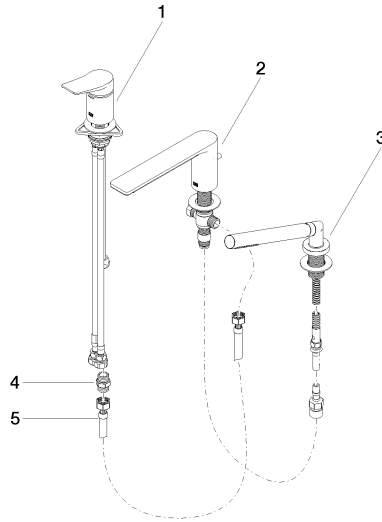

**LISSÉ Three-hole single-lever bath mixer for bath rim or tile edge installation -
Matte Black**

LISSÉ

27 412 845

- 200mm projection
- spout: circular, air-enriched flow
- max. flow 16.9 l/min at 3 bar flow pressure
- Hand shower: COMPACT RAIN, max. flow rate 6.8 l/min (at 3 bar)
- complete hand shower set with anti-scale system
- automatic bath/shower diverter
- height of mixer 141 mm
- height up to aerator 88 mm
- hole diameter spout 32 mm
- hole diameter single-lever mixer 35 mm
- hole diameter for complete hand shower set 32 mm
- rosette for complete hand shower set Ø 50mm
- metal shower hose 1750mm with integrated anti-twist protection

Intrinsic protection against back flow.

	Matte Black	27 412 845-33 0050
	Chrome	27 412 845-00 0050
	Brushed Platinum	27 412 845-06 0050
	Dark Chrome	27 412 845-19 0050
	Brushed Chrome	27 412 845-93 0050
	Brushed Dark Platinum	27 412 845-99 0050

**LISSE Three-hole single-lever bath mixer for bath rim or tile edge installation -
Matte Black**

LISSE

27 412 845
Parts for other
finishes can be found
here: [Chrome](#)

Spare parts list

No.	Item Number	Name	Quantity used	Delivery time
1	29 300 845-33	connection	1	-
Spare part can no longer be ordered, please order the replacement item				
2	13 512 845-33	spout	1	-
Spare part can no longer be ordered, please order the replacement item				
3	27 702 979-33 0050	Hand shower set for bath rim or tile edge installation - Matte Black	1	30
4	90 24 03 168 00 90	nipple	1	2
5	12 502 970 90	High pressure hose 1/2" x 1/2" x 400 mm -	1	2