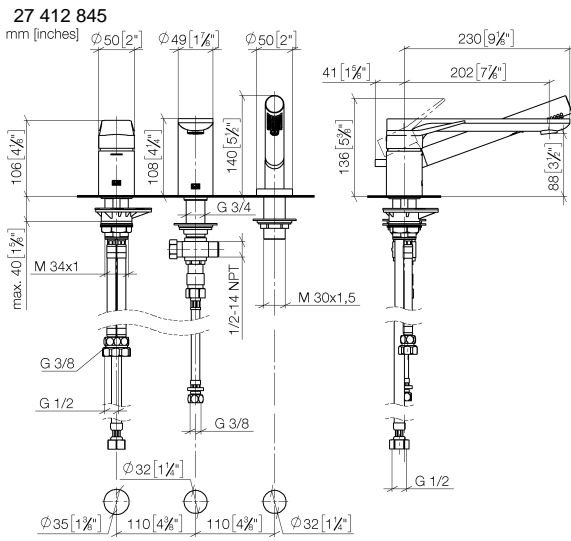

**LISSÉ Three-hole single-lever bath mixer for bath rim or tile edge installation -
Matte Black**

LISSÉ

27 412 845

- 200mm projection
- spout: circular, air-enriched flow
- max. flow 16.9 l/min at 3 bar flow pressure
- Hand shower: COMPACT RAIN, max. flow rate 6.8 l/min (at 3 bar)
- complete hand shower set with anti-scale system
- automatic bath/shower diverter
- height of mixer 141 mm
- height up to aerator 88 mm
- hole diameter spout 32 mm
- hole diameter single-lever mixer 35 mm
- hole diameter for complete hand shower set 32 mm
- rosette for complete hand shower set Ø 50mm
- metal shower hose 1750mm with integrated anti-twist protection

Intrinsic protection against back flow.

	Matte Black	27 412 845-33 0050
	Chrome	27 412 845-00 0050
	Brushed Platinum	27 412 845-06 0050
	Dark Chrome	27 412 845-19 0050
	Brushed Chrome	27 412 845-93 0050
	Brushed Dark Platinum	27 412 845-99 0050

**LISSE Three-hole single-lever bath mixer for bath rim or tile edge installation -
Matte Black**

LISSE

27 412 845
Parts for other
finishes can be found
here: [Chrome](#)

Spare parts list

No.	Item Number	Name	Quantity used	Delivery time
1	29 300 845-33	connection	1	-
Spare part can no longer be ordered, please order the replacement item				
2	13 512 845-33	spout	1	-
Spare part can no longer be ordered, please order the replacement item				
3	27 702 979-33 0050	Hand shower set for bath rim or tile edge installation - Matte Black	1	30
4	90 24 03 168 00 90	nipple	1	2
5	12 502 970 90	High pressure hose 1/2" x 1/2" x 400 mm -	1	2