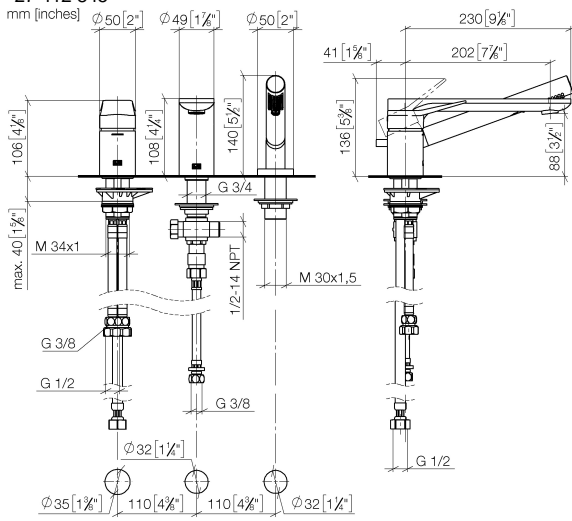

**LISSÉ Three-hole single-lever bath mixer for bath rim or tile edge installation -  
Brushed Chrome**

LISSÉ

27 412 845

- 200mm projection
- spout: circular, air-enriched flow
- max. flow 16.9 l/min at 3 bar flow pressure
- Hand shower: COMPACT RAIN, max. flow rate 6.8 l/min (at 3 bar)
- complete hand shower set with anti-scale system
- automatic bath/shower diverter
- height of mixer 141 mm
- height up to aerator 88 mm
- hole diameter spout 32 mm
- hole diameter single-lever mixer 35 mm
- hole diameter for complete hand shower set 32 mm
- rosette for complete hand shower set Ø 50mm
- metal shower hose 1750mm with integrated anti-twist protection

Intrinsic protection against back flow.

|   |                       |                    |
|---|-----------------------|--------------------|
|  | Brushed Chrome        | 27 412 845-93 0050 |
|  | Chrome                | 27 412 845-00 0050 |
|  | Brushed Platinum      | 27 412 845-06 0050 |
|  | Dark Chrome           | 27 412 845-19 0050 |
|  | Matte Black           | 27 412 845-33 0050 |
|  | Brushed Dark Platinum | 27 412 845-99 0050 |

### LISSÉ Three-hole single-lever bath mixer for bath rim or tile edge installation - Brushed Chrome

27 412 845

LISSÉ Three-hole single-lever bath mixer for bath rim or tile edge installation -  
Brushed Chrome