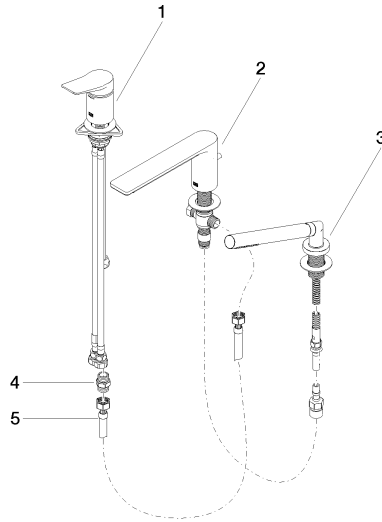

**LISSÉ Three-hole single-lever bath mixer for bath rim or tile edge installation -  
Brushed Dark Platinum**

LISSÉ

27 412 845

- 200mm projection
- spout: circular, air-enriched flow
- max. flow 16.9 l/min at 3 bar flow pressure
- Hand shower: COMPACT RAIN, max. flow rate 6.8 l/min (at 3 bar)
- complete hand shower set with anti-scale system
- automatic bath/shower diverter
- height of mixer 141 mm
- height up to aerator 88 mm
- hole diameter spout 32 mm
- hole diameter single-lever mixer 35 mm
- hole diameter for complete hand shower set 32 mm
- rosette for complete hand shower set Ø 50mm
- metal shower hose 1750mm with integrated anti-twist protection

**Recommended miscellaneous**

**Perfecto installation kit -** 12 614 970 90

**Recommended miscellaneous**

**Decorative caps for Perfecto -  
Brushed Dark Platinum** 12 801 970-99  
• 1 pair

**LISSÉ Three-hole single-lever bath mixer for bath rim or tile edge installation -  
Brushed Dark Platinum**

LISSÉ

27 412 845

**Spare parts list**

No.	Item Number	Name	Quantity used	Delivery time
1	29 300 845-99	connection	1	-
Spare part can no longer be ordered, please order the replacement item				
2	13 512 845-99	spout	1	-
Spare part can no longer be ordered, please order the replacement item				
3	27 702 979-99 0050	Hand shower set for bath rim or tile edge installation - Brushed Dark Platinum	1	30
4	90 24 03 168 00 90	nipple	1	2
5	12 502 970 90	High pressure hose 1/2" x 1/2" x 400 mm -	1	2