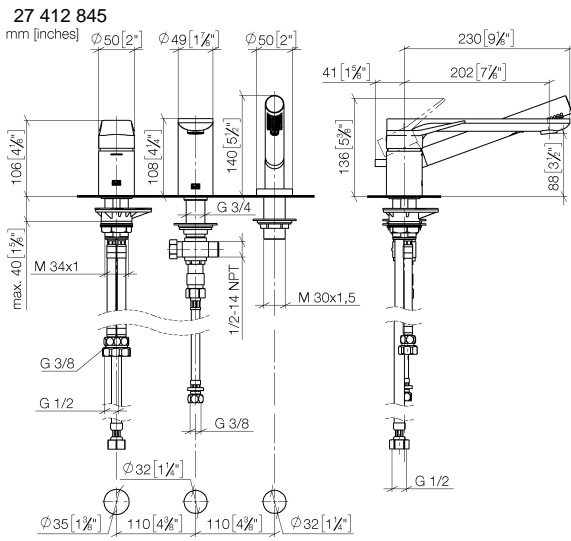

**LISSÉ Three-hole single-lever bath mixer for bath rim or tile edge installation -  
Brushed Dark Platinum**

LISSÉ

27 412 845

- 200mm projection
- spout: circular, air-enriched flow
- max. flow 16.9 l/min at 3 bar flow pressure
- Hand shower: COMPACT RAIN, max. flow rate 6.8 l/min (at 3 bar)
- complete hand shower set with anti-scale system
- automatic bath/shower diverter
- height of mixer 141 mm
- height up to aerator 88 mm
- hole diameter spout 32 mm
- hole diameter single-lever mixer 35 mm
- hole diameter for complete hand shower set 32 mm
- rosette for complete hand shower set Ø 50mm
- metal shower hose 1750mm with integrated anti-twist protection

**Recommended miscellaneous**

**Perfecto installation kit -** 12 614 970 90

**Recommended miscellaneous**

**Decorative caps for Perfecto -  
Brushed Dark Platinum** 12 801 970-99  
• 1 pair

**LISSÉ Three-hole single-lever bath mixer for bath rim or tile edge installation -  
Brushed Dark Platinum**

LISSÉ

27 412 845

**Spare parts list**

No.	Item Number	Name	Quantity used	Delivery time
1	29 300 845-99	connection	1	-
Spare part can no longer be ordered, please order the replacement item				
2	13 512 845-99	spout	1	-
Spare part can no longer be ordered, please order the replacement item				
3	27 702 979-99 0050	Hand shower set for bath rim or tile edge installation - Brushed Dark Platinum	1	30
4	90 24 03 168 00 90	nipple	1	2
5	12 502 970 90	High pressure hose 1/2" x 1/2" x 400 mm -	1	2