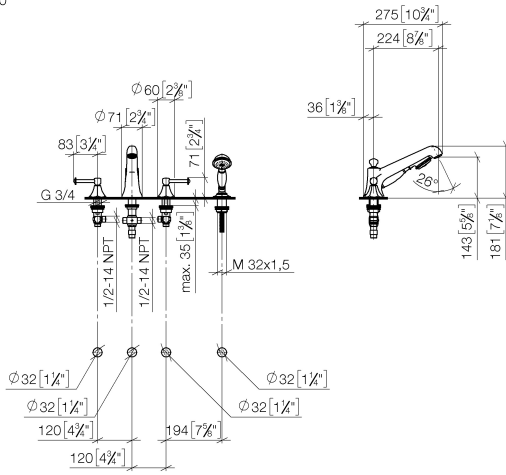

MADISON Bath shower set for bath rim or tile edge installation - Durabross (23kt Gold)

MADISON

27 502 370

- 225mm projection
- complete hand shower set: normal flow
- spout: circular, air-enriched flow
- complete hand shower set with anti-scale system
- automatic bath/shower diverter
- height of mixer 185 mm
- height up to aerator 140 mm
- hole diameter valve 32 mm
- hole diameter spout 32 mm
- hole diameter for complete hand shower set 32 mm
- rosette for spout Ø 70mm
- rosette for complete hand shower set Ø 60mm
- rosette for deck valve Ø 60mm
- metal shower hose 1750mm with integrated anti-twist protection
- max. spout flow rate 23 l/min
- max. flow for complete hand shower set 6.8 l/min

Intrinsic protection against back flow.

	Durabross (23kt Gold)	27 502 370-09 0050
	Chrome	27 502 370-00 0050
	Brushed Platinum	27 502 370-06 0050
	Platinum	27 502 370-08 0050
	Brushed Durabross (23kt Gold)	27 502 370-28 0050
	Brushed Dark Platinum	27 502 370-99 0050

Recommended miscellaneous

Perfecto installation kit -

12 614 970 90

27 502 370
mm [inches]
1:10

27 502 370

Spare parts list

No.	Item Number	Name	Quantity used	Delivery time
1	20 000 370-09	side panel	1	60
2	13 502 380-09	spout	1	60
3	12 502 970 90	High pressure hose 1/2" x 1/2" x 400 mm -	1	2
4	20 000 371-09	side panel	1	60
5	27 703 370-09	shower set	1	60