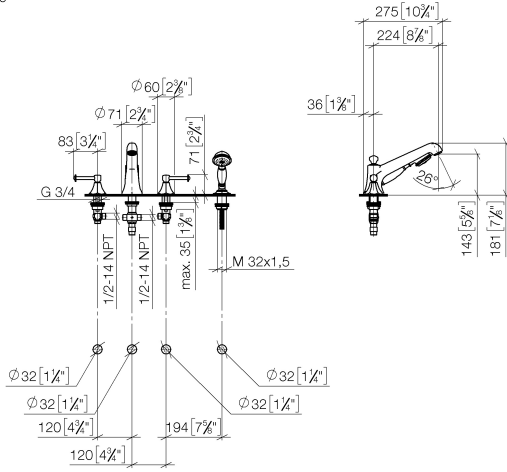

MADISON Bath shower set for bath rim or tile edge installation - Brushed Dark Platinum

MADISON

27 502 370

- 225mm projection
- complete hand shower set: normal flow
- spout: circular, air-enriched flow
- complete hand shower set with anti-scale system
- automatic bath/shower diverter
- height of mixer 185 mm
- height up to aerator 140 mm
- hole diameter valve 32 mm
- hole diameter spout 32 mm
- hole diameter for complete hand shower set 32 mm
- rosette for spout Ø 70mm
- rosette for complete hand shower set Ø 60mm
- rosette for deck valve Ø 60mm
- metal shower hose 1750mm with integrated anti-twist protection
- max. spout flow rate 23 l/min
- max. flow for complete hand shower set 6.8 l/min

Recommended miscellaneous

Perfecto installation kit -

12 614 970 90

27 502 370
mm [inches]
1:10

27 502 370

Spare parts list

No.	Item Number	Name	Quantity used	Delivery time
1	20 000 370-99	side panel	1	60
2	13 502 380-99	spout	1	60
3	12 502 970 90	High pressure hose 1/2" x 1/2" x 400 mm -	1	2
4	20 000 371-99	side panel	1	60
5	27 703 370-99	shower set	1	-