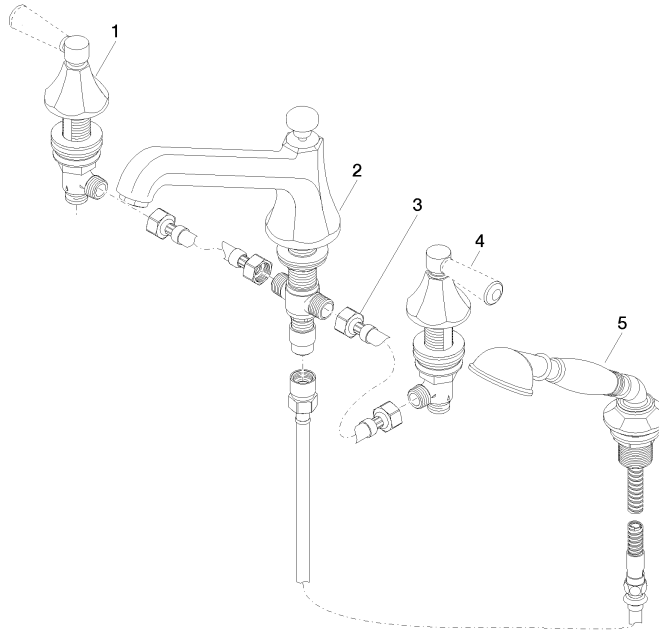

MADISON Bath shower set for bath rim or tile edge installation - Brushed Dark Platinum

MADISON

27 502 370

- 225mm projection
- complete hand shower set: normal flow
- spout: circular, air-enriched flow
- complete hand shower set with anti-scale system
- automatic bath/shower diverter
- height of mixer 185 mm
- height up to aerator 140 mm
- hole diameter valve 32 mm
- hole diameter spout 32 mm
- hole diameter for complete hand shower set 32 mm
- rosette for spout Ø 70mm
- rosette for complete hand shower set Ø 60mm
- rosette for deck valve Ø 60mm
- metal shower hose 1750mm with integrated anti-twist protection
- max. spout flow rate 23 l/min
- max. flow for complete hand shower set 6.8 l/min

Recommended miscellaneous

Perfecto installation kit -

12 614 970 90

27 502 370
mm [inches]
1:10

27 502 370

Spare parts list

No.	Item Number	Name	Quantity used	Delivery time
1	20 000 370-99	side panel	1	60
2	13 502 380-99	spout	1	60
3	12 502 970 90	High pressure hose 1/2" x 1/2" x 400 mm -	1	2
4	20 000 371-99	side panel	1	60
5	27 703 370-99	shower set	1	-