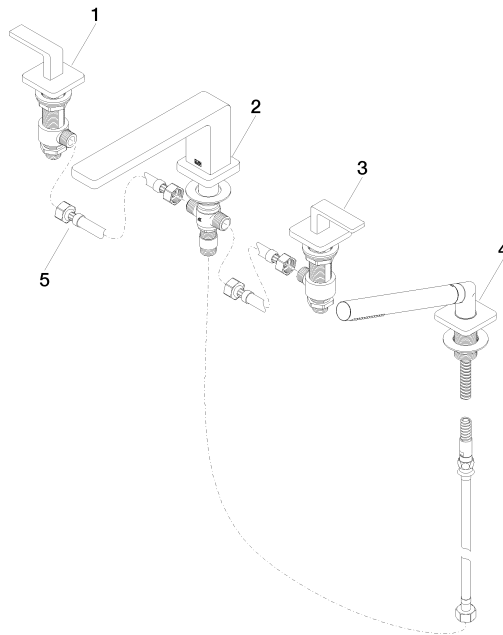

27 512 710

- spout: circular, air-enriched flow
- max. flow 23.5 l/min at 3 bar flow pressure
- Hand shower: COMPACT RAIN, max. flow rate 6.8 l/min (at 3 bar)
- complete hand shower set with anti-scale system
- 215mm projection
- automatic bath/shower diverter
- height of mixer 110 mm
- height up to aerator 84 mm
- hole diameter valve 32 mm
- hole diameter spout 32 mm
- hole diameter for complete hand shower set 32 mm
- rosette for spout 63 x 63mm
- rosette for complete hand shower set 63 x 63mm
- rosette for deck valve 63 x 63mm
- metal shower hose 1750mm with integrated anti-twist protection

Intrinsic protection against back flow.

	Brushed Platinum	27 512 710-06 0050
	Chrome	27 512 710-00 0050

Recommended miscellaneous

**Perfecto installation kit -** 12 614 970 90

Recommended miscellaneous

**Decorative caps for Perfecto - Brushed Platinum** 12 801 970-06  
 • 1 pair

### Spare parts list

No.	Item Number	Name	Quantity used	Delivery time
1	20 000 710-06	side panel	1	60
2	13 512 710-06	spout	1	60
3	20 000 711-06	side panel	1	60
4	27 702 710-06 0050	LULU Hand shower set for bath rim or tile edge installation - Brushed Platinum	1	-
Spare part can no longer be ordered, please order the replacement item				
5	12 502 970 90	High pressure hose 1/2" x 1/2" x 400 mm -	1	2