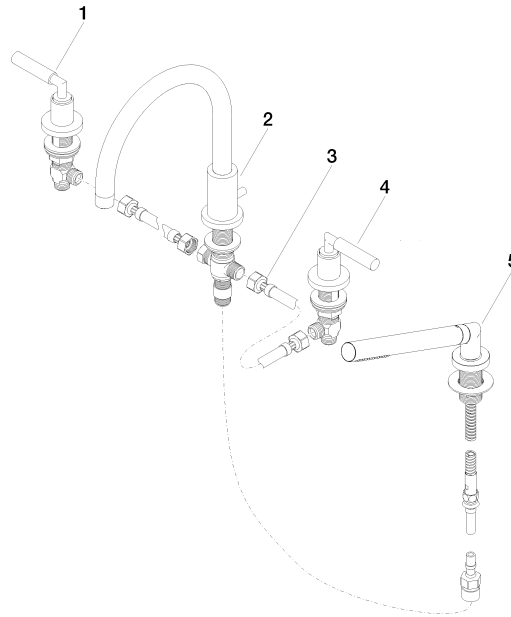

27 512 882

- spout: circular, air-enriched flow
- max. flow 23.5 l/min at 3 bar flow pressure
- Hand shower: COMPACT RAIN, max. flow rate 6.8 l/min (at 3 bar)
- complete hand shower set with anti-scale system
- 220mm projection
- with anti-scale system
- automatic bath/shower diverter
- height of mixer 290 mm
- height up to aerator 135 mm
- hole diameter valve 32 mm
- hole diameter spout 32 mm
- hole diameter for complete hand shower set 32 mm
- rosette for spout Ø 55mm
- rosette for complete hand shower set Ø 50mm
- rosette for deck valve Ø 55mm
- metal shower hose 1750mm with integrated anti-twist protection

Available with 260 mm or 300 mm projection on request (x-TRA SERVICE).

Intrinsic protection against back flow.

	Dark Chrome	27 512 882-19 0050
	Chrome	27 512 882-00 0050
	Brushed Platinum	27 512 882-06 0050
	Platinum	27 512 882-08 0050
	Brushed Durabronze (23kt Gold)	27 512 882-28 0050
	Matte Black	27 512 882-33 0050
	Brushed Champagne (22kt Gold)	27 512 882-46 0050
	Champagne (22kt Gold)	27 512 882-47 0050
	Brushed Chrome	27 512 882-93 0050
	Brushed Dark Platinum	27 512 882-99 0050

Recommended miscellaneous

Perfecto installation kit - 12 614 970 90

Recommended miscellaneous

Decorative caps for Perfecto - Dark Chrome 12 801 970-19
• 1 pair

27 512 882

Spare parts list

No.	Item Number	Name	Quantity used	Delivery time
1	20 000 882-19	side panel	1	-
Spare part can no longer be ordered, please order the replacement item				
2	13 512 892-19	spout	1	-
Spare part can no longer be ordered, please order the replacement item				
3	12 502 970 90	High pressure hose 1/2" x 1/2" x 400 mm -	1	2
4	20 000 883-19	side panel	1	-
Spare part can no longer be ordered, please order the replacement item				
5	27 702 979-19 0050	Hand shower set for bath rim or tile edge installation - Dark Chrome	1	20