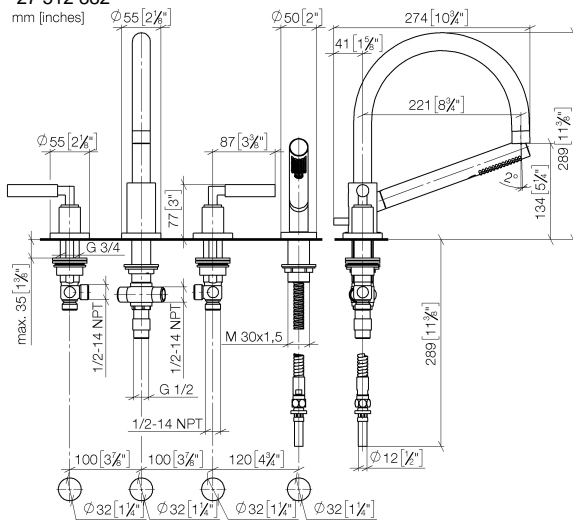

**TARA Bath shower set for bath rim or tile edge installation - Brushed Durabross (23kt Gold)**

TARA

27 512 882

- spout: circular, air-enriched flow
- max. flow 23.5 l/min at 3 bar flow pressure
- Hand shower: COMPACT RAIN, max. flow rate 6.8 l/min (at 3 bar)
- complete hand shower set with anti-scale system
- 220mm projection
- with anti-scale system
- automatic bath/shower diverter
- height of mixer 290 mm
- height up to aerator 135 mm
- hole diameter valve 32 mm
- hole diameter spout 32 mm
- hole diameter for complete hand shower set 32 mm
- rosette for spout Ø 55mm
- rosette for complete hand shower set Ø 50mm
- rosette for deck valve Ø 55mm
- metal shower hose 1750mm with integrated anti-twist protection
- WRAS

**Recommended miscellaneous**

**Perfecto installation kit -** 12 614 970 90

**Recommended miscellaneous**

**Decorative caps for Perfecto - Brushed Durabross (23kt Gold)** 12 801 970-28  
• 1 pair

**TARA Bath shower set for bath rim or tile edge installation - Brushed Durabronz  
(23kt Gold)**

TARA

27 512 882

mm [inches]

27 512 882

**Spare parts list**

No.	Item Number	Name	Quantity used	Delivery time
1	20 000 882-28	TARA Deck valve clockwise closing - Brushed Durabronz (23kt Gold)	1	-
Spare part can no longer be ordered, please order the replacement item				
2	13 512 892-28	spout	1	-
Spare part can no longer be ordered, please order the replacement item				
3	12 502 970 90	High pressure hose 1/2" x 1/2" x 400 mm -	1	2
4	20 000 883-28	TARA Deck valve anti-clockwise closing - Brushed Durabronz (23kt Gold)	1	-
Spare part can no longer be ordered, please order the replacement item				
5	27 702 979-28 0050	Hand shower set for bath rim or tile edge installation - Brushed Durabronz (23kt Gold)	1	20