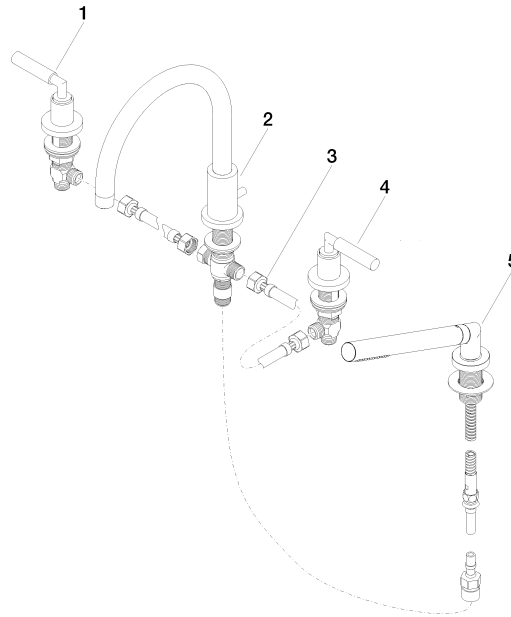

**TARA Bath shower set for bath rim or tile edge installation - Champagne (22kt Gold)**

TARA

27 512 882

- spout: circular, air-enriched flow
- max. flow 23.5 l/min at 3 bar flow pressure
- Hand shower: COMPACT RAIN, max. flow rate 6.8 l/min (at 3 bar)
- complete hand shower set with anti-scale system
- 220mm projection
- with anti-scale system
- automatic bath/shower diverter
- height of mixer 290 mm
- height up to aerator 135 mm
- hole diameter valve 32 mm
- hole diameter spout 32 mm
- hole diameter for complete hand shower set 32 mm
- rosette for spout Ø 55mm
- rosette for complete hand shower set Ø 50mm
- rosette for deck valve Ø 55mm
- metal shower hose 1750mm with integrated anti-twist protection

**Recommended miscellaneous**

**Perfecto installation kit -** 12 614 970 90

**Recommended miscellaneous**

**Decorative caps for Perfecto - Champagne (22kt Gold)** 12 801 970-47  
• 1 pair

27 512 882

### Spare parts list

No.	Item Number	Name	Quantity used	Delivery time
1	20 000 882-47	side panel	1	-
Spare part can no longer be ordered, please order the replacement item				
2	13 512 892-47	spout	1	-
Spare part can no longer be ordered, please order the replacement item				
3	12 502 970 90	High pressure hose 1/2" x 1/2" x 400 mm -	1	2
4	20 000 883-47	side panel	1	-
Spare part can no longer be ordered, please order the replacement item				
5	27 702 979-47 0050	Hand shower set for bath rim or tile edge installation - Champagne (22kt Gold)	1	30