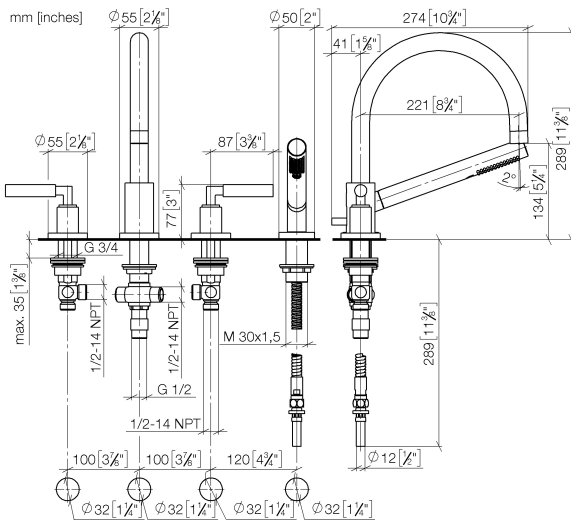

27 512 882

- spout: circular, air-enriched flow
- max. flow 23.5 l/min at 3 bar flow pressure
- Hand shower: COMPACT RAIN, max. flow rate 6.8 l/min (at 3 bar)
- complete hand shower set with anti-scale system
- 220mm projection
- with anti-scale system
- automatic bath/shower diverter
- height of mixer 290 mm
- height up to aerator 135 mm
- hole diameter valve 32 mm
- hole diameter spout 32 mm
- hole diameter for complete hand shower set 32 mm
- rosette for spout Ø 55mm
- rosette for complete hand shower set Ø 50mm
- rosette for deck valve Ø 55mm
- metal shower hose 1750mm with integrated anti-twist protection

Available with 260 mm or 300 mm projection on request (x-TRA SERVICE).

Intrinsic protection against back flow.

	Brushed Chrome	27 512 882-93 0050
	Chrome	27 512 882-00 0050
	Brushed Platinum	27 512 882-06 0050
	Platinum	27 512 882-08 0050
	Dark Chrome	27 512 882-19 0050
	Brushed Durabronze (23kt Gold)	27 512 882-28 0050
	Matte Black	27 512 882-33 0050
	Brushed Champagne (22kt Gold)	27 512 882-46 0050
	Champagne (22kt Gold)	27 512 882-47 0050
	Brushed Dark Platinum	27 512 882-99 0050

Recommended miscellaneous

Perfecto installation kit - 12 614 970 90

Recommended miscellaneous

Decorative caps for Perfecto - Brushed Chrome 12 801 970-93
• 1 pair

27 512 882

27 512 882