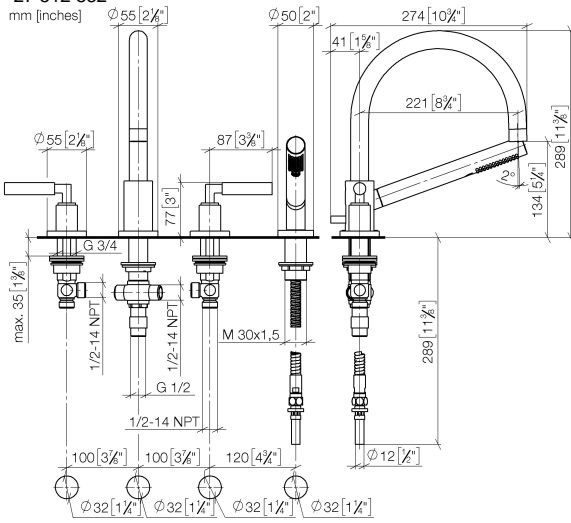

TARA Bath shower set for bath rim or tile edge installation - Brushed Dark Platinum

TARA

27 512 882