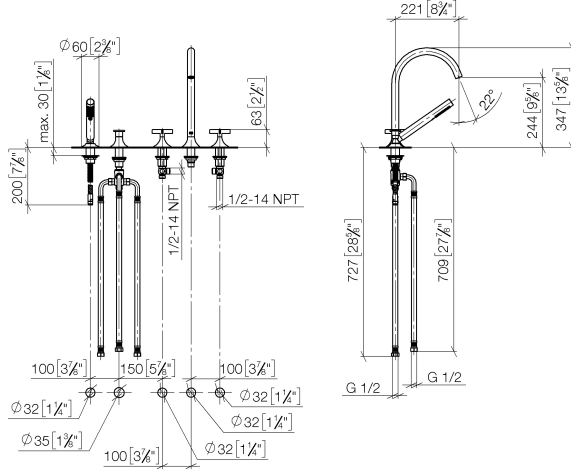

27 522 809

- spout: circular, air-enriched flow
- max. flow 21.5 l/min at 3 bar flow pressure
- Hand shower: COMPACT RAIN, max. flow rate 6.8 l/min (at 3 bar)
- complete hand shower set with anti-scale system
- 220mm projection
- automatic bath/shower diverter
- height of mixer 347 mm
- height up to aerator 244 mm
- hole diameter valve 32 mm
- hole diameter spout 32 mm
- hole diameter for complete hand shower set 32 mm
- rosette for complete hand shower set Ø 60mm
- rosette for spout Ø 60mm
- rosette for deck valve Ø 60mm
- metal shower hose 1750mm with integrated anti-twist protection

Intrinsic protection against back flow.

	Dark Chrome	27 522 809-19 0050
	Chrome	27 522 809-00 0050
	Brushed Platinum	27 522 809-06 0050
	Platinum	27 522 809-08 0050
	Brushed Durabronze (23kt Gold)	27 522 809-28 0050
	Brushed Bronze	27 522 809-42 0050
	Brushed Champagne (22kt Gold)	27 522 809-46 0050
	Champagne (22kt Gold)	27 522 809-47 0050
	Brushed Dark Platinum	27 522 809-99 0050

27 522 809

mm [inches]
M 1:10

27 522 809

Parts for other
finishes can be found
here: [Chrome](#)