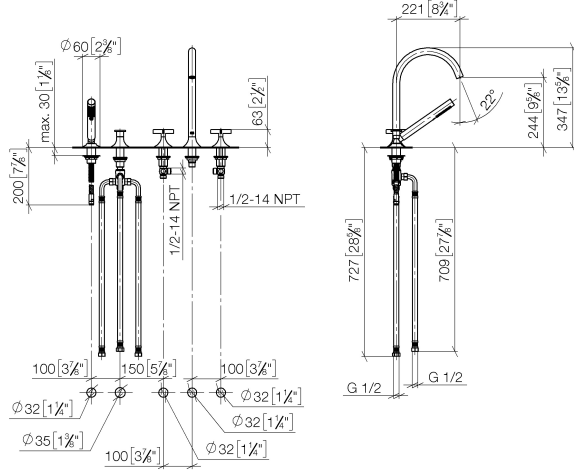

VAIA Five-hole bath mixer for deck mounting with diverter - Brushed Champagne (22kt Gold)

VAIA

27 522 809

- spout: circular, air-enriched flow
- max. flow 21.5 l/min at 3 bar flow pressure
- Hand shower: COMPACT RAIN, max. flow rate 6.8 l/min (at 3 bar)
- complete hand shower set with anti-scale system
- 220mm projection
- automatic bath/shower diverter
- height of mixer 347 mm
- height up to aerator 244 mm
- hole diameter valve 32 mm
- hole diameter spout 32 mm
- hole diameter for complete hand shower set 32 mm
- rosette for complete hand shower set Ø 60mm
- rosette for spout Ø 60mm
- rosette for deck valve Ø 60mm
- metal shower hose 1750mm with integrated anti-twist protection

Intrinsic protection against back flow.

	Brushed Champagne (22kt Gold)	27 522 809-46 0050
	Chrome	27 522 809-00 0050
	Brushed Platinum	27 522 809-06 0050
	Platinum	27 522 809-08 0050
	Dark Chrome	27 522 809-19 0050
	Brushed Durabronze (23kt Gold)	27 522 809-28 0050
	Brushed Bronze	27 522 809-42 0050
	Champagne (22kt Gold)	27 522 809-47 0050
	Brushed Dark Platinum	27 522 809-99 0050

**VAIA Five-hole bath mixer for deck mounting with diverter - Brushed
Champagne (22kt Gold)**

VAIA

27 522 809
mm [inches]
M 1:10

VAIA Five-hole bath mixer for deck mounting with diverter - Brushed
Champagne (22kt Gold)