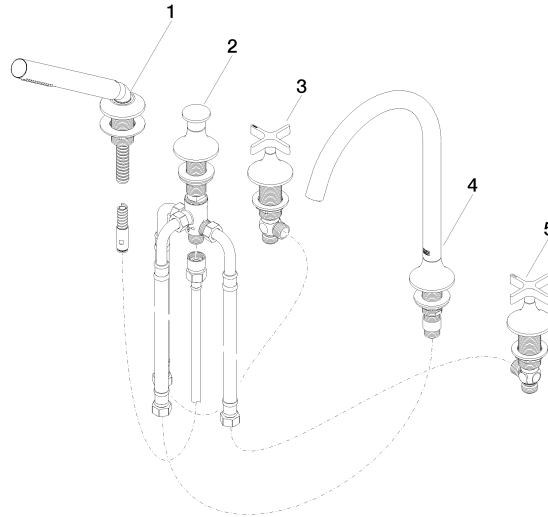

VAIA Five-hole bath mixer for deck mounting with diverter - Brushed Dark Platinum

VAIA

27 522 809

- spout: circular, air-enriched flow
- max. flow 21.5 l/min at 3 bar flow pressure
- Hand shower: COMPACT RAIN, max. flow rate 6.8 l/min (at 3 bar)
- complete hand shower set with anti-scale system
- 220mm projection
- automatic bath/shower diverter
- height of mixer 347 mm
- height up to aerator 244 mm
- hole diameter valve 32 mm
- hole diameter spout 32 mm
- hole diameter for complete hand shower set 32 mm
- rosette for complete hand shower set Ø 60mm
- rosette for spout Ø 60mm
- rosette for deck valve Ø 60mm
- metal shower hose 1750mm with integrated anti-twist protection

Intrinsic protection against back flow.

	Brushed Dark Platinum	27 522 809-99 0050
	Chrome	27 522 809-00 0050
	Brushed Platinum	27 522 809-06 0050
	Platinum	27 522 809-08 0050
	Dark Chrome	27 522 809-19 0050
	Brushed Durabronze (23kt Gold)	27 522 809-28 0050
	Brushed Bronze	27 522 809-42 0050
	Brushed Champagne (22kt Gold)	27 522 809-46 0050
	Champagne (22kt Gold)	27 522 809-47 0050

VAIA Five-hole bath mixer for deck mounting with diverter - Brushed Dark
Platinum

VAIA

27 522 809
mm [inches]
M 1:10

27 522 809
Parts for other
finishes can be found
here: [Chrome](#)

Spare parts list

No.	Item Number	Name	Quantity used	Delivery time
1	27 702 809-99 0050	VAIA Hand shower set for bath rim or tile edge installation - Brushed Dark Platinum	1	30
2	29 140 809-99	VAIA Two-way diverter for bath rim or tile edge installation - Brushed Dark Platinum	1	30
3	20 000 808-99	VAIA Deck valve clockwise closing hot - Brushed Dark Platinum	1	30
4	13 612 809-99	VAIA Bath spout without diverter for deck mounting - Brushed Dark Platinum	1	-
Spare part can no longer be ordered, please order the replacement item				
5	20 000 809-99	VAIA Deck valve clockwise closing cold - Brushed Dark Platinum	1	30