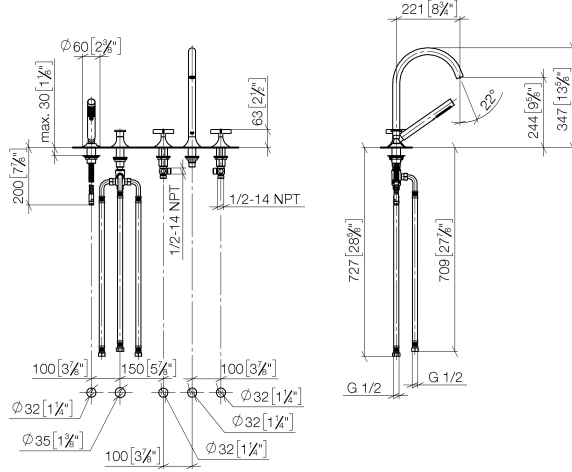

VAIA Five-hole bath mixer for deck mounting with diverter - Brushed Dark Platinum

VAIA

27 522 809

- spout: circular, air-enriched flow
- max. flow 21.5 l/min at 3 bar flow pressure
- Hand shower: COMPACT RAIN, max. flow rate 6.8 l/min (at 3 bar)
- complete hand shower set with anti-scale system
- 220mm projection
- automatic bath/shower diverter
- height of mixer 347 mm
- height up to aerator 244 mm
- hole diameter valve 32 mm
- hole diameter spout 32 mm
- hole diameter for complete hand shower set 32 mm
- rosette for complete hand shower set Ø 60mm
- rosette for spout Ø 60mm
- rosette for deck valve Ø 60mm
- metal shower hose 1750mm with integrated anti-twist protection

Intrinsic protection against back flow.

	Brushed Dark Platinum	27 522 809-99 0050
	Chrome	27 522 809-00 0050
	Brushed Platinum	27 522 809-06 0050
	Platinum	27 522 809-08 0050
	Dark Chrome	27 522 809-19 0050
	Brushed Durabronze (23kt Gold)	27 522 809-28 0050
	Brushed Bronze	27 522 809-42 0050
	Brushed Champagne (22kt Gold)	27 522 809-46 0050
	Champagne (22kt Gold)	27 522 809-47 0050

VAIA Five-hole bath mixer for deck mounting with diverter - Brushed Dark
Platinum

VAIA

27 522 809
mm [inches]
M 1:10

27 522 809
Parts for other
finishes can be found
here: [Chrome](#)

Spare parts list

No.	Item Number	Name	Quantity used	Delivery time
1	27 702 809-99 0050	VAIA Hand shower set for bath rim or tile edge installation - Brushed Dark Platinum	1	30
2	29 140 809-99	VAIA Two-way diverter for bath rim or tile edge installation - Brushed Dark Platinum	1	30
3	20 000 808-99	VAIA Deck valve clockwise closing hot - Brushed Dark Platinum	1	30
4	13 612 809-99	VAIA Bath spout without diverter for deck mounting - Brushed Dark Platinum	1	-
Spare part can no longer be ordered, please order the replacement item				
5	20 000 809-99	VAIA Deck valve clockwise closing cold - Brushed Dark Platinum	1	30