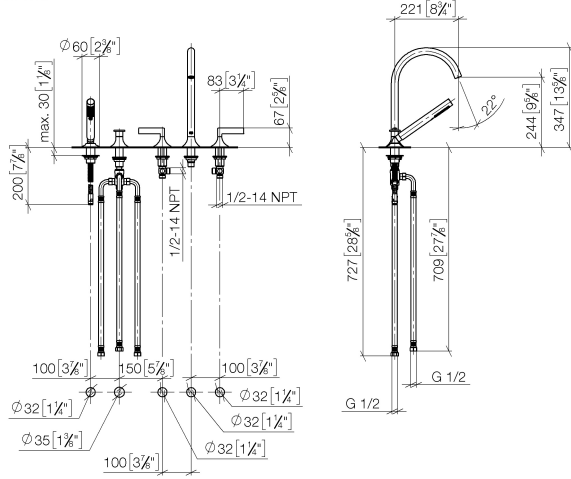

VAIA Five-hole bath mixer for deck mounting with diverter - Champagne (22kt Gold)

27 522 819

- spout: circular, air-enriched flow
- max. flow 21.5 l/min at 3 bar flow pressure
- Hand shower: COMPACT RAIN, max. flow rate 8 l/min (at 3 bar)
- complete hand shower set with anti-scale system
- automatic bath/shower diverter
- 220mm projection
- height of mixer 347 mm
- height up to aerator 244 mm
- hole diameter spout 32 mm
- hole diameter valve 32 mm
- hole diameter for complete hand shower set 32 mm
- rosette for spout Ø 60mm
- rosette for complete hand shower set Ø 60mm
- rosette for deck valve Ø 60mm
- metal shower hose 1750mm with integrated anti-twist protection

Intrinsic protection against back flow.

| | | |
|--|--------------------------------|--------------------|
|  | Champagne (22kt Gold) | 27 522 819-47 0050 |
|  | Chrome | 27 522 819-00 0050 |
|  | Brushed Platinum | 27 522 819-06 0050 |
|  | Platinum | 27 522 819-08 0050 |
|  | Dark Chrome | 27 522 819-19 0050 |
|  | Brushed Durabronze (23kt Gold) | 27 522 819-28 0050 |
|  | Brushed Bronze | 27 522 819-42 0050 |
|  | Brushed Champagne (22kt Gold) | 27 522 819-46 0050 |
|  | Brushed Dark Platinum | 27 522 819-99 0050 |

VAIA Five-hole bath mixer for deck mounting with diverter - Champagne (22kt Gold)

27 522 819
mm [inches]
M 1:10

VAIA Five-hole bath mixer for deck mounting with diverter - Champagne (22kt Gold)

27 522 819