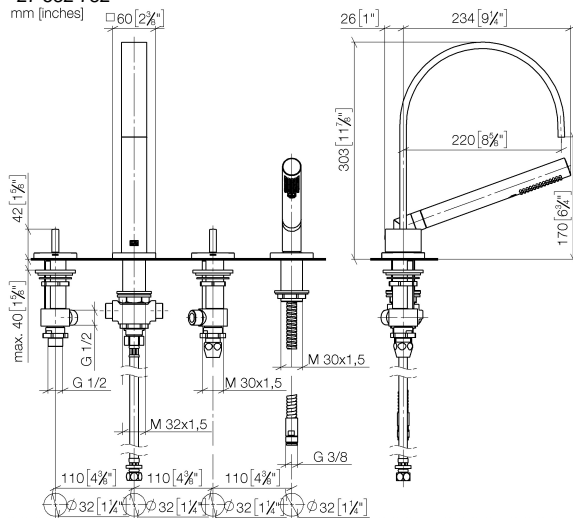

MEM Bath shower set for bath rim or tile edge installation - Brushed Durabross (23kt Gold)

MEM

27 532 782

- spout: rectangular normal flow
- max. flow 27.3 l/min at 3 bar flow pressure
- Hand shower: COMPACT RAIN, max. flow rate 6.8 l/min (at 3 bar)
- complete hand shower set with anti-scale system
- 220mm projection
- automatic bath/shower diverter
- height of mixer 300 mm
- height up to aerator 170 mm
- hole diameter valve 32 mm
- hole diameter spout 32 mm
- hole diameter for complete hand shower set 32 mm
- rosette for spout 60 x 60mm
- rosette for complete hand shower set 60 x 60mm
- rosette for deck valve 60 x 60mm
- metal shower hose 1750mm with integrated anti-twist protection

Recommended miscellaneous

Perfecto installation kit - 12 614 970 90

Recommended miscellaneous

Decorative caps for Perfecto - Brushed Durabross (23kt Gold) 12 801 970-28
• 1 pair

**MEM Bath shower set for bath rim or tile edge installation - Brushed Durabronze
(23kt Gold)**

MEM

27 532 782

mm [inches]

27 532 782

Spare parts list

| No. | Item Number | Name | Quantity used | Delivery time |
|--|--------------------|--|---------------|---------------|
| 1 | 20 000 783-28 | MEM Deck valve anti-clockwise closing hot - Brushed Durabronz (23kt Gold) | 1 | 20 |
| 2 | 13 512 782-28 | spout | 1 | - |
| Spare part can no longer be ordered, please order the replacement item | | | | |
| 3 | 12 502 970 90 | High pressure hose 1/2" x 1/2" x 400 mm - | 1 | 2 |
| 4 | 20 000 782-28 | MEM Deck valve clockwise closing cold - Brushed Durabronz (23kt Gold) | 1 | 20 |
| 5 | 27 702 980-28 0050 | Hand shower set for bath rim or tile edge installation - Brushed Durabronz (23kt Gold) | 1 | 20 |