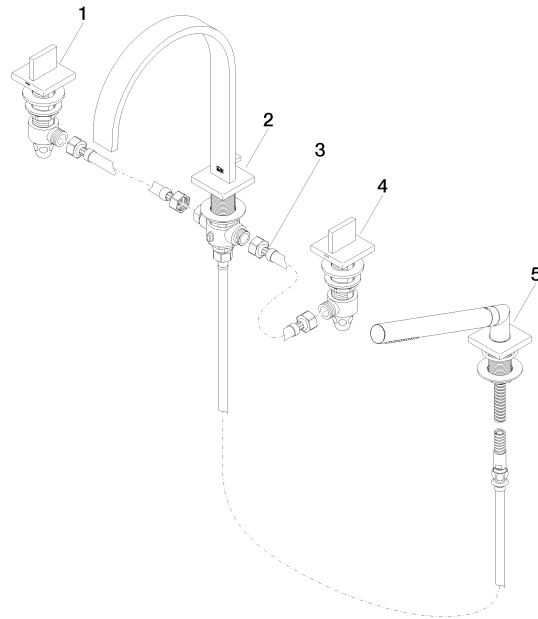

MEM Bath shower set for bath rim or tile edge installation - Brushed Durabross (23kt Gold)

MEM

27 532 782

- spout: rectangular normal flow
- max. flow 27.3 l/min at 3 bar flow pressure
- Hand shower: COMPACT RAIN, max. flow rate 6.8 l/min (at 3 bar)
- complete hand shower set with anti-scale system
- 220mm projection
- automatic bath/shower diverter
- height of mixer 300 mm
- height up to aerator 170 mm
- hole diameter valve 32 mm
- hole diameter spout 32 mm
- hole diameter for complete hand shower set 32 mm
- rosette for spout 60 x 60mm
- rosette for complete hand shower set 60 x 60mm
- rosette for deck valve 60 x 60mm
- metal shower hose 1750mm with integrated anti-twist protection

Recommended miscellaneous

Perfecto installation kit - 12 614 970 90

Recommended miscellaneous

Decorative caps for Perfecto - Brushed Durabross (23kt Gold) 12 801 970-28
• 1 pair

**MEM Bath shower set for bath rim or tile edge installation - Brushed Durabronze
(23kt Gold)**

MEM

27 532 782

mm [inches]

27 532 782

Spare parts list

| No. | Item Number | Name | Quantity used | Delivery time |
|--|--------------------|--|---------------|---------------|
| 1 | 20 000 783-28 | MEM Deck valve anti-clockwise closing hot - Brushed Durabronz (23kt Gold) | 1 | 20 |
| 2 | 13 512 782-28 | spout | 1 | - |
| Spare part can no longer be ordered, please order the replacement item | | | | |
| 3 | 12 502 970 90 | High pressure hose 1/2" x 1/2" x 400 mm - | 1 | 2 |
| 4 | 20 000 782-28 | MEM Deck valve clockwise closing cold - Brushed Durabronz (23kt Gold) | 1 | 20 |
| 5 | 27 702 980-28 0050 | Hand shower set for bath rim or tile edge installation - Brushed Durabronz (23kt Gold) | 1 | 20 |