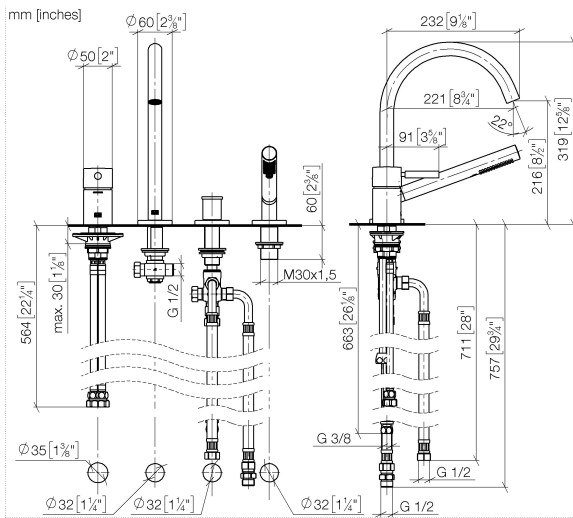

27 632 661

- spout: circular, air-enriched flow
- max. flow 23.5 l/min at 3 bar flow pressure
- Hand shower: COMPACT RAIN, max. flow rate 6.8 l/min (at 3 bar)
- complete hand shower set with anti-scale system
- automatic bath/shower diverter
- 221mm projection
- height of mixer 319 mm
- height up to aerator 216 mm
- hole diameter spout 35 mm
- hole diameter single-lever mixer 35 mm
- hole diameter for complete hand shower set 32 mm
- rosette for spout Ø 60mm
- rosette for single-lever mixer Ø 55mm
- rosette for complete hand shower set Ø 60mm
- metal shower hose 1750mm with integrated anti-twist protection

Recommended miscellaneous

Perfecto installation kit - 12 614 970 90

Recommended miscellaneous

Decorative caps for Perfecto - Brushed Platinum 12 801 970-06
 • 1 pair

27 632 661

27 632 661

Spare parts list

No.	Item Number	Name	Quantity used	Delivery time
1	29 300 660-06	META Single-lever bath mixer for bath rim or tile edge installation - Brushed Platinum	1	10
2	13 512 661-06	spout	1	60
3	29 140 660-06	META Two-way diverter for bath rim or tile edge installation - Brushed Platinum	1	10
4	27 702 660-06 0050	META Hand shower set for bath rim or tile edge installation - Brushed Platinum	1	10