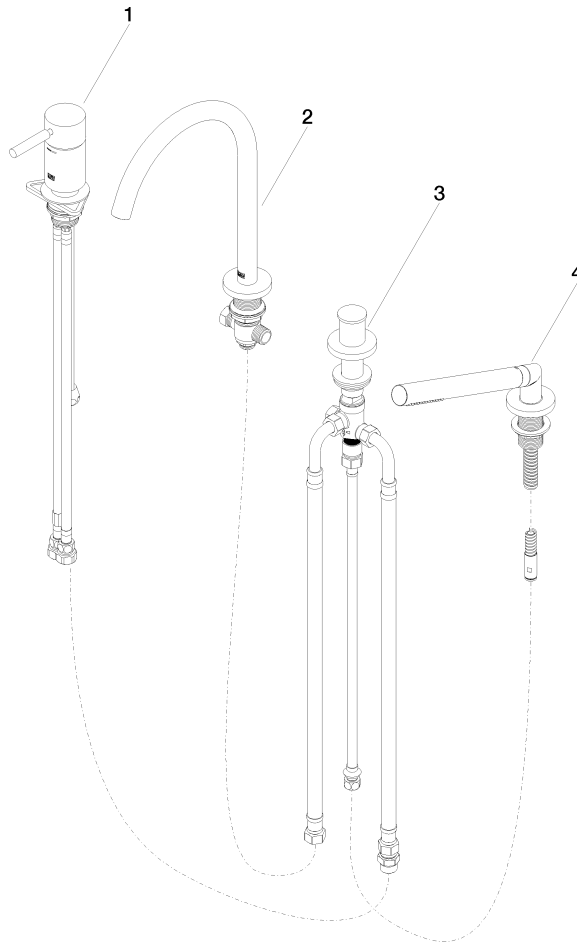

27 632 661

- spout: circular, air-enriched flow
- max. flow 23.5 l/min at 3 bar flow pressure
- Hand shower: COMPACT RAIN, max. flow rate 6.8 l/min (at 3 bar)
- complete hand shower set with anti-scale system
- automatic bath/shower diverter
- 221mm projection
- height of mixer 319 mm
- height up to aerator 216 mm
- hole diameter spout 35 mm
- hole diameter single-lever mixer 35 mm
- hole diameter for complete hand shower set 32 mm
- rosette for spout Ø 60mm
- rosette for single-lever mixer Ø 55mm
- rosette for complete hand shower set Ø 60mm
- metal shower hose 1750mm with integrated anti-twist protection

Recommended miscellaneous

Perfecto installation kit - 12 614 970 90

Recommended miscellaneous

Decorative caps for Perfecto - Brushed Platinum 12 801 970-06
 • 1 pair

27 632 661

27 632 661

Spare parts list

No.	Item Number	Name	Quantity used	Delivery time
1	29 300 660-06	META Single-lever bath mixer for bath rim or tile edge installation - Brushed Platinum	1	10
2	13 512 661-06	spout	1	60
3	29 140 660-06	META Two-way diverter for bath rim or tile edge installation - Brushed Platinum	1	10
4	27 702 660-06 0050	META Hand shower set for bath rim or tile edge installation - Brushed Platinum	1	10