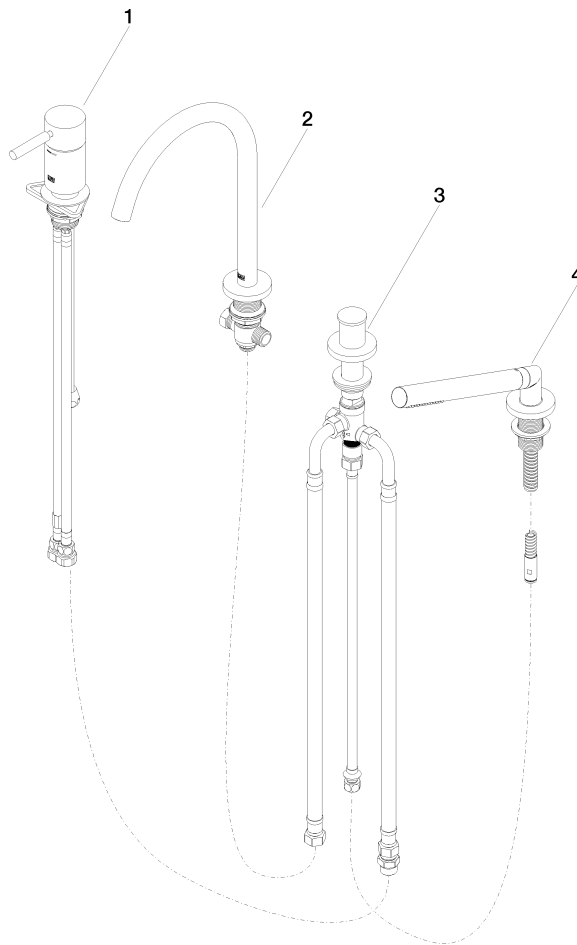

27 632 661

- spout: circular, air-enriched flow
- max. flow 23.5 l/min at 3 bar flow pressure
- Hand shower: COMPACT RAIN, max. flow rate 6.8 l/min (at 3 bar)
- complete hand shower set with anti-scale system
- automatic bath/shower diverter
- 221mm projection
- height of mixer 319 mm
- height up to aerator 216 mm
- hole diameter spout 35 mm
- hole diameter single-lever mixer 35 mm
- hole diameter for complete hand shower set 32 mm
- rosette for spout Ø 60mm
- rosette for single-lever mixer Ø 55mm
- rosette for complete hand shower set Ø 60mm
- metal shower hose 1750mm with integrated anti-twist protection

Recommended miscellaneous

Perfecto installation kit - 12 614 970 90

Recommended miscellaneous

Decorative caps for Perfecto - Brushed Light Gold 12 801 970-27
 • 1 pair

27 632 661

27 632 661

Spare parts list

| No. | Item Number | Name | Quantity used | Delivery time |
|--|--------------------|--|---------------|---------------|
| 1 | 29 300 660-27 | META Single-lever bath mixer for bath rim or tile edge installation - Brushed Light Gold | 1 | 30 |
| 2 | 13 512 661-27 | spout | 1 | - |
| Spare part can no longer be ordered, please order the replacement item | | | | |
| 3 | 29 140 660-27 | META Two-way diverter for bath rim or tile edge installation - Brushed Light Gold | 1 | 30 |
| 4 | 27 702 660-27 0050 | META Hand shower set for bath rim or tile edge installation - Brushed Light Gold | 1 | 30 |