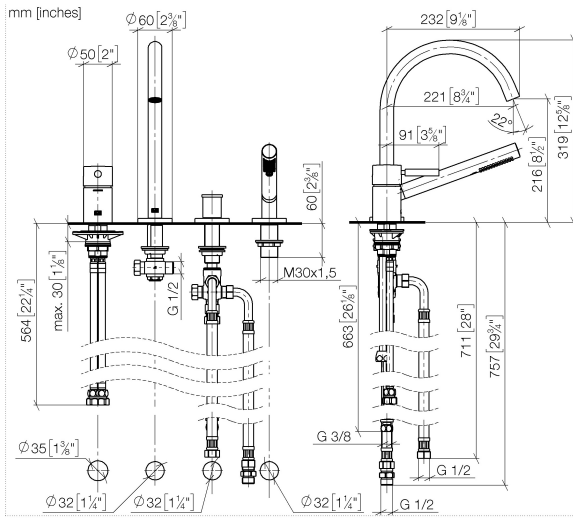

27 632 661

- spout: circular, air-enriched flow
- max. flow 23.5 l/min at 3 bar flow pressure
- Hand shower: COMPACT RAIN, max. flow rate 6.8 l/min (at 3 bar)
- complete hand shower set with anti-scale system
- automatic bath/shower diverter
- 221mm projection
- height of mixer 319 mm
- height up to aerator 216 mm
- hole diameter spout 35 mm
- hole diameter single-lever mixer 35 mm
- hole diameter for complete hand shower set 32 mm
- rosette for spout Ø 60mm
- rosette for single-lever mixer Ø 55mm
- rosette for complete hand shower set Ø 60mm
- metal shower hose 1750mm with integrated anti-twist protection

Recommended miscellaneous

Perfecto installation kit - 12 614 970 90

Recommended miscellaneous

Decorative caps for Perfecto - Brushed Light Gold 12 801 970-27
 • 1 pair

27 632 661

27 632 661

Spare parts list

| No. | Item Number | Name | Quantity used | Delivery time |
|--|--------------------|--|---------------|---------------|
| 1 | 29 300 660-27 | META Single-lever bath mixer for bath rim or tile edge installation - Brushed Light Gold | 1 | 30 |
| 2 | 13 512 661-27 | spout | 1 | - |
| Spare part can no longer be ordered, please order the replacement item | | | | |
| 3 | 29 140 660-27 | META Two-way diverter for bath rim or tile edge installation - Brushed Light Gold | 1 | 30 |
| 4 | 27 702 660-27 0050 | META Hand shower set for bath rim or tile edge installation - Brushed Light Gold | 1 | 30 |