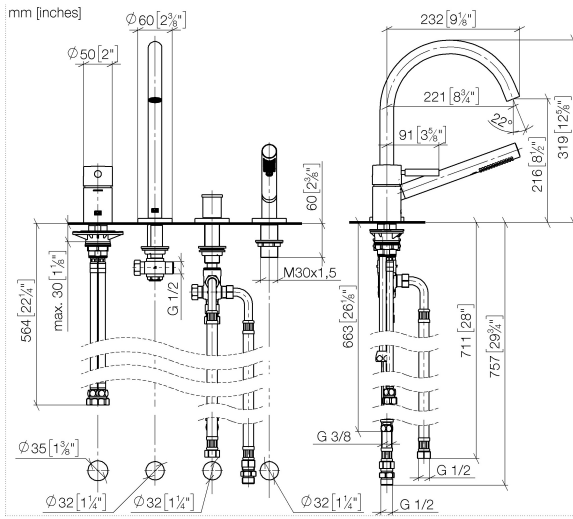

27 632 661

- spout: circular, air-enriched flow
- max. flow 23.5 l/min at 3 bar flow pressure
- Hand shower: COMPACT RAIN, max. flow rate 6.8 l/min (at 3 bar)
- complete hand shower set with anti-scale system
- automatic bath/shower diverter
- 221mm projection
- height of mixer 319 mm
- height up to aerator 216 mm
- hole diameter spout 35 mm
- hole diameter single-lever mixer 35 mm
- hole diameter for complete hand shower set 32 mm
- rosette for spout Ø 60mm
- rosette for single-lever mixer Ø 55mm
- rosette for complete hand shower set Ø 60mm
- metal shower hose 1750mm with integrated anti-twist protection

Recommended miscellaneous

Perfecto installation kit - 12 614 970 90

Recommended miscellaneous

Decorative caps for Perfecto - Brushed Bronze 12 801 970-42
 • 1 pair

27 632 661

27 632 661

Spare parts list

No.	Item Number	Name	Quantity used	Delivery time
1	29 300 660-42	META Single-lever bath mixer for bath rim or tile edge installation - Brushed Bronze	1	30
2	13 512 661-42	spout	1	-
Spare part can no longer be ordered, please order the replacement item				
3	29 140 660-42	META Two-way diverter for bath rim or tile edge installation - Brushed Bronze	1	30
4	27 702 660-42 0050	META Hand shower set for bath rim or tile edge installation - Brushed Bronze	1	30