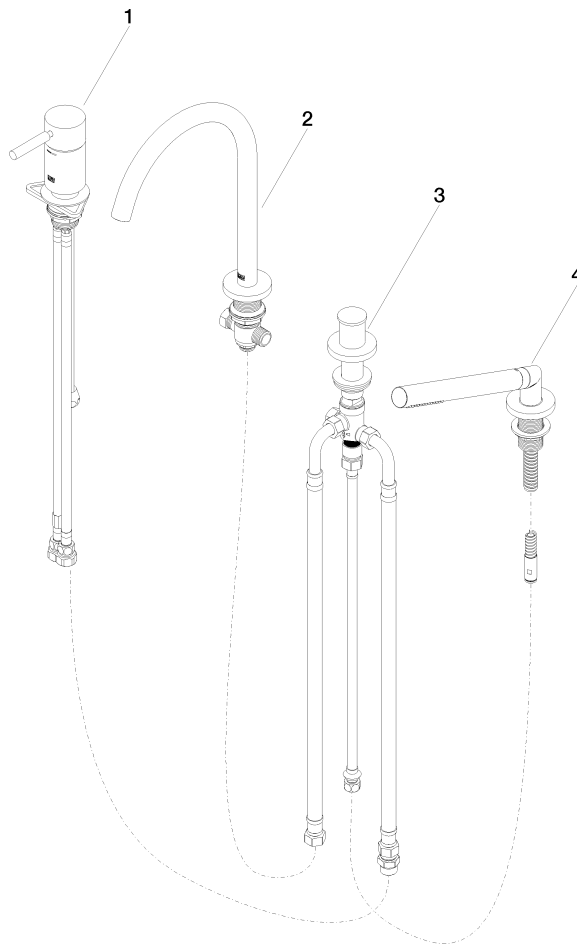

META Bath shower set for bath rim or tile edge installation - Champagne (22kt Gold)

META

27 632 661

- spout: circular, air-enriched flow
- max. flow 23.5 l/min at 3 bar flow pressure
- Hand shower: COMPACT RAIN, max. flow rate 6.8 l/min (at 3 bar)
- complete hand shower set with anti-scale system
- automatic bath/shower diverter
- 221mm projection
- height of mixer 319 mm
- height up to aerator 216 mm
- hole diameter spout 35 mm
- hole diameter single-lever mixer 35 mm
- hole diameter for complete hand shower set 32 mm
- rosette for spout Ø 60mm
- rosette for single-lever mixer Ø 55mm
- rosette for complete hand shower set Ø 60mm
- metal shower hose 1750mm with integrated anti-twist protection

Recommended miscellaneous

Perfecto installation kit - 12 614 970 90

Recommended miscellaneous

Decorative caps for Perfecto - Champagne (22kt Gold) 12 801 970-47
• 1 pair

27 632 661

Spare parts list

No.	Item Number	Name	Quantity used	Delivery time
1	29 300 660-47	META Single-lever bath mixer for bath rim or tile edge installation - Champagne (22kt Gold)	1	30
2	13 512 661-47	spout	1	-
Spare part can no longer be ordered, please order the replacement item				
3	29 140 660-47	META Two-way diverter for bath rim or tile edge installation - Champagne (22kt Gold)	1	30
4	27 702 660-47 0050	META Hand shower set for bath rim or tile edge installation - Champagne (22kt Gold)	1	30