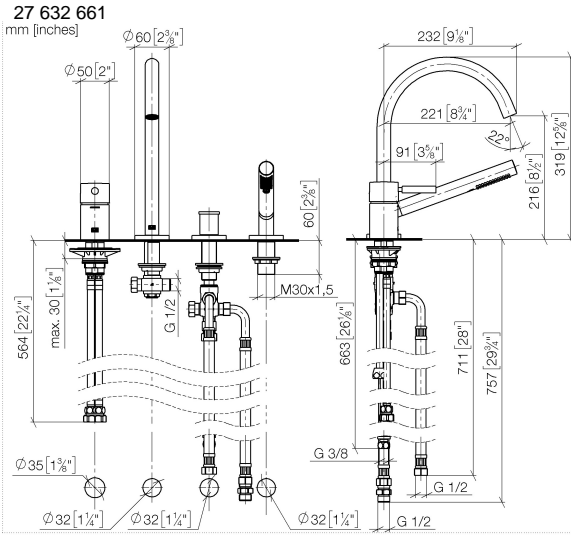

# META Bath shower set for bath rim or tile edge installation - Brushed Dark Platinum

META

27 632 661

- spout: circular, air-enriched flow
- max. flow 23.5 l/min at 3 bar flow pressure
- Hand shower: COMPACT RAIN, max. flow rate 6.8 l/min (at 3 bar)
- complete hand shower set with anti-scale system
- automatic bath/shower diverter
- 221mm projection
- height of mixer 319 mm
- height up to aerator 216 mm
- hole diameter spout 35 mm
- hole diameter single-lever mixer 35 mm
- hole diameter for complete hand shower set 32 mm
- rosette for spout Ø 60mm
- rosette for single-lever mixer Ø 55mm
- rosette for complete hand shower set Ø 60mm
- metal shower hose 1750mm with integrated anti-twist protection

## Recommended miscellaneous

**Perfecto installation kit -** 12 614 970 90

## Recommended miscellaneous

**Decorative caps for Perfecto - Brushed Dark Platinum** 12 801 970-99  
 • 1 pair

**META Bath shower set for bath rim or tile edge installation - Brushed Dark Platinum**

27 632 661

**Spare parts list**

No.	Item Number	Name	Quantity used	Delivery time
1	29 300 660-99	META Single-lever bath mixer for bath rim or tile edge installation - Brushed Dark Platinum	1	30
2	13 512 661-99	spout	1	-
Spare part can no longer be ordered, please order the replacement item				
3	29 140 660-99	META Two-way diverter for bath rim or tile edge installation - Brushed Dark Platinum	1	30
4	27 702 660-99 0050	META Hand shower set for bath rim or tile edge installation - Brushed Dark Platinum	1	30