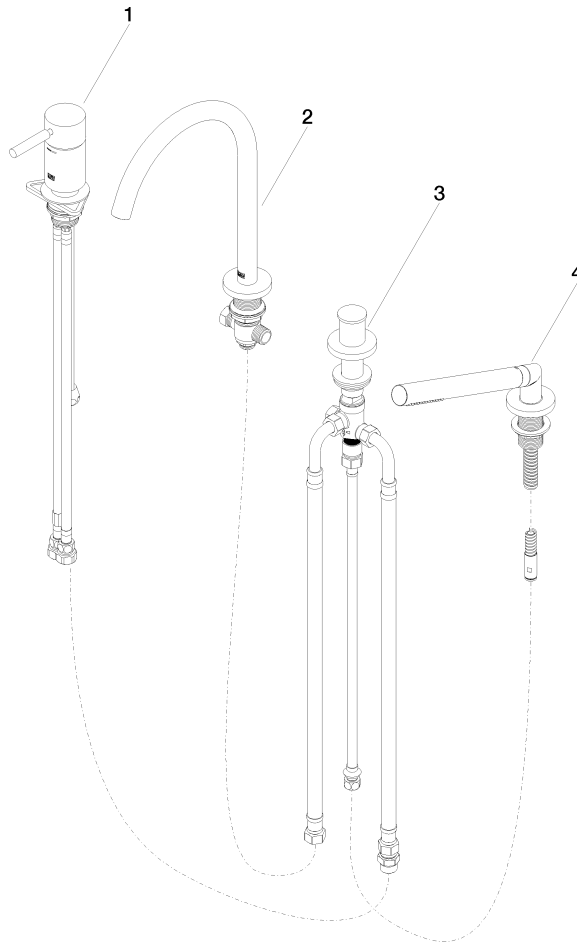

# META Bath shower set for bath rim or tile edge installation - Brushed Dark Platinum

META

27 632 661

- spout: circular, air-enriched flow
- max. flow 23.5 l/min at 3 bar flow pressure
- Hand shower: COMPACT RAIN, max. flow rate 6.8 l/min (at 3 bar)
- complete hand shower set with anti-scale system
- automatic bath/shower diverter
- 221mm projection
- height of mixer 319 mm
- height up to aerator 216 mm
- hole diameter spout 35 mm
- hole diameter single-lever mixer 35 mm
- hole diameter for complete hand shower set 32 mm
- rosette for spout Ø 60mm
- rosette for single-lever mixer Ø 55mm
- rosette for complete hand shower set Ø 60mm
- metal shower hose 1750mm with integrated anti-twist protection

## Recommended miscellaneous

**Decorative caps for Perfecto - Brushed Dark Platinum** 12 801 970-99  
 • 1 pair

**META Bath shower set for bath rim or tile edge installation - Brushed Dark Platinum**

27 632 661

**Spare parts list**

No.	Item Number	Name	Quantity used	Delivery time
1	29 300 660-99	META Single-lever bath mixer for bath rim or tile edge installation - Brushed Dark Platinum	1	30
2	13 512 661-99	spout	1	-
Spare part can no longer be ordered, please order the replacement item				
3	29 140 660-99	META Two-way diverter for bath rim or tile edge installation - Brushed Dark Platinum	1	30
4	27 702 660-99 0050	META Hand shower set for bath rim or tile edge installation - Brushed Dark Platinum	1	30