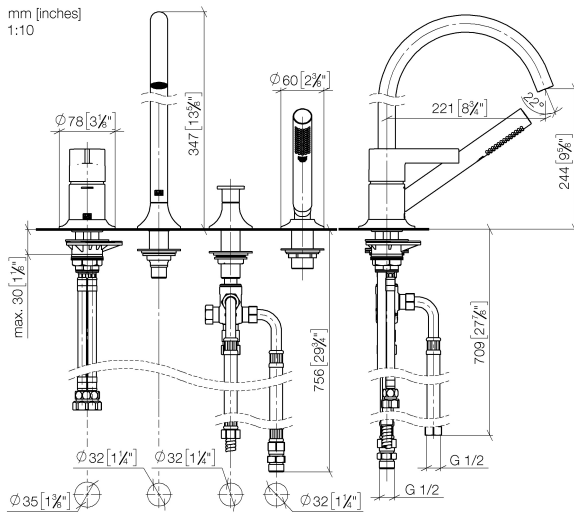

27 632 809

- spout: circular, air-enriched flow
- max. flow 24.6 l/min at 3 bar flow pressure
- Hand shower: COMPACT RAIN, max. flow rate 6.8 l/min (at 3 bar)
- complete hand shower set with anti-scale system
- 220mm projection
- automatic bath/shower diverter
- height of mixer 347 mm
- height up to aerator 244 mm
- hole diameter spout 32 mm
- hole diameter single-lever mixer 35 mm
- hole diameter for complete hand shower set 32 mm
- rosette for spout Ø 60mm
- rosette for single-lever mixer Ø 55mm
- rosette for complete hand shower set Ø 60mm
- metal shower hose 1750mm with integrated anti-twist protection

Recommended miscellaneous

Perfecto installation kit -

12 614 970 90

Recommended miscellaneous

Decorative caps for Perfecto - Brushed Platinum

• 1 pair

12 801 970-06

27 632 809

27 632 809

Spare parts list

No.	Item Number	Name	Quantity used	Delivery time
1	29 300 809-06	connection	1	10
2	29 140 809-06	VAIA Two-way diverter for bath rim or tile edge installation - Brushed Platinum	1	10
3	13 612 809-06	VAIA Bath spout without diverter for deck mounting - Brushed Platinum	1	-
Spare part can no longer be ordered, please order the replacement item				
4	27 702 809-06 0050	VAIA Hand shower set for bath rim or tile edge installation - Brushed Platinum	1	10