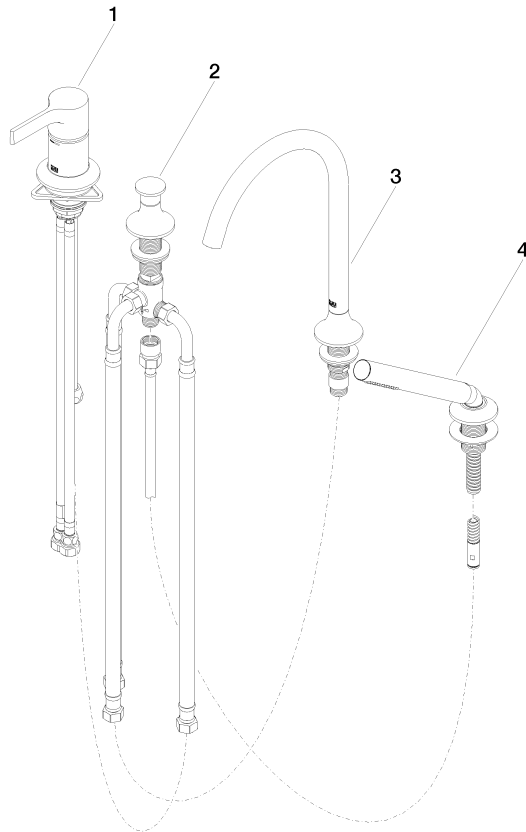

27 632 809

- spout: circular, air-enriched flow
- max. flow 24.6 l/min at 3 bar flow pressure
- Hand shower: COMPACT RAIN, max. flow rate 6.8 l/min (at 3 bar)
- complete hand shower set with anti-scale system
- 220mm projection
- automatic bath/shower diverter
- height of mixer 347 mm
- height up to aerator 244 mm
- hole diameter spout 32 mm
- hole diameter single-lever mixer 35 mm
- hole diameter for complete hand shower set 32 mm
- rosette for spout Ø 60mm
- rosette for single-lever mixer Ø 55mm
- rosette for complete hand shower set Ø 60mm
- metal shower hose 1750mm with integrated anti-twist protection

Recommended miscellaneous

Perfecto installation kit -

12 614 970 90

Recommended miscellaneous

Decorative caps for Perfecto - Brushed Platinum

• 1 pair

12 801 970-06

27 632 809

27 632 809

Spare parts list

No.	Item Number	Name	Quantity used	Delivery time
1	29 300 809-06	connection	1	10
2	29 140 809-06	VAIA Two-way diverter for bath rim or tile edge installation - Brushed Platinum	1	10
3	13 612 809-06	VAIA Bath spout without diverter for deck mounting - Brushed Platinum	1	-
Spare part can no longer be ordered, please order the replacement item				
4	27 702 809-06 0050	VAIA Hand shower set for bath rim or tile edge installation - Brushed Platinum	1	10