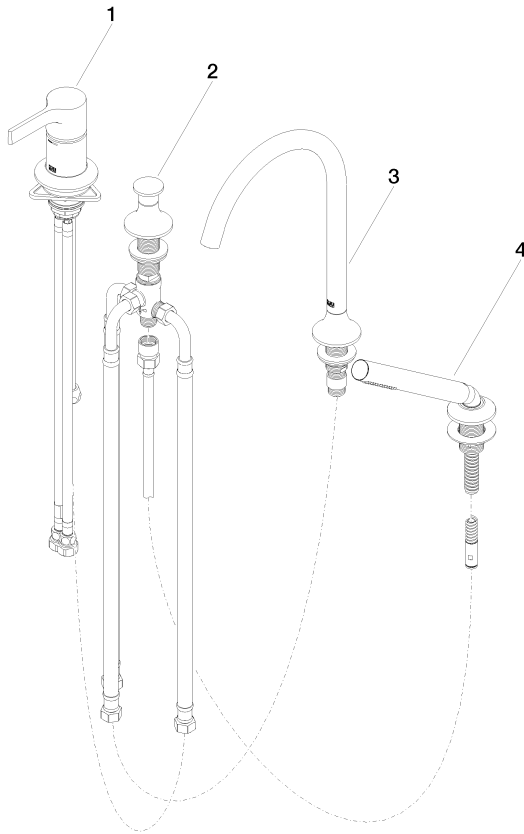

27 632 809

- spout: circular, air-enriched flow
- max. flow 24.6 l/min at 3 bar flow pressure
- Hand shower: COMPACT RAIN, max. flow rate 6.8 l/min (at 3 bar)
- complete hand shower set with anti-scale system
- 220mm projection
- automatic bath/shower diverter
- height of mixer 347 mm
- height up to aerator 244 mm
- hole diameter spout 32 mm
- hole diameter single-lever mixer 35 mm
- hole diameter for complete hand shower set 32 mm
- rosette for spout Ø 60mm
- rosette for single-lever mixer Ø 55mm
- rosette for complete hand shower set Ø 60mm
- metal shower hose 1750mm with integrated anti-twist protection

Recommended miscellaneous

Perfecto installation kit - 12 614 970 90

Recommended miscellaneous

Decorative caps for Perfecto - Platinum 12 801 970-08
• 1 pair

27 632 809

mm [inches]
1:10

27 632 809

Spare parts list

No.	Item Number	Name	Quantity used	Delivery time
1	29 300 809-08	connection	1	40
2	29 140 809-08	VAIA Two-way diverter for bath rim or tile edge installation - Platinum	1	40
3	13 612 809-08	VAIA Bath spout without diverter for deck mounting - Platinum	1	-
Spare part can no longer be ordered, please order the replacement item				
4	27 702 809-08 0050	VAIA Hand shower set for bath rim or tile edge installation - Platinum	1	40