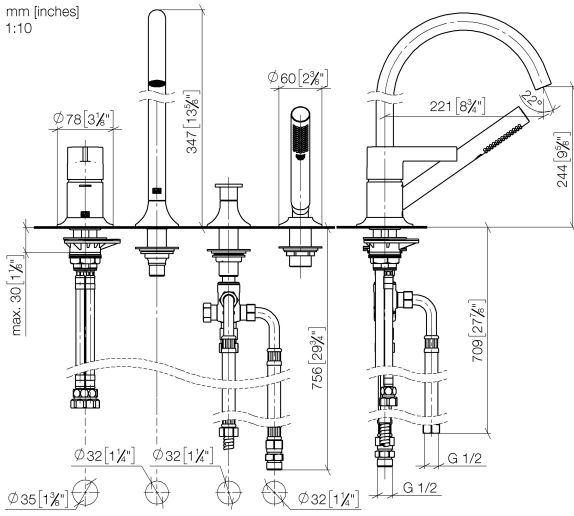

27 632 809

- spout: circular, air-enriched flow
- max. flow 24.6 l/min at 3 bar flow pressure
- Hand shower: COMPACT RAIN, max. flow rate 6.8 l/min (at 3 bar)
- complete hand shower set with anti-scale system
- 220mm projection
- automatic bath/shower diverter
- height of mixer 347 mm
- height up to aerator 244 mm
- hole diameter spout 32 mm
- hole diameter single-lever mixer 35 mm
- hole diameter for complete hand shower set 32 mm
- rosette for spout Ø 60mm
- rosette for single-lever mixer Ø 55mm
- rosette for complete hand shower set Ø 60mm
- metal shower hose 1750mm with integrated anti-twist protection

Recommended miscellaneous

Perfecto installation kit - 12 614 970 90

Recommended miscellaneous

Decorative caps for Perfecto - Platinum 12 801 970-08
• 1 pair

27 632 809

mm [inches]
1:10

27 632 809

Spare parts list

No.	Item Number	Name	Quantity used	Delivery time
1	29 300 809-08	connection	1	40
2	29 140 809-08	VAIA Two-way diverter for bath rim or tile edge installation - Platinum	1	40
3	13 612 809-08	VAIA Bath spout without diverter for deck mounting - Platinum	1	-
Spare part can no longer be ordered, please order the replacement item				
4	27 702 809-08 0050	VAIA Hand shower set for bath rim or tile edge installation - Platinum	1	40