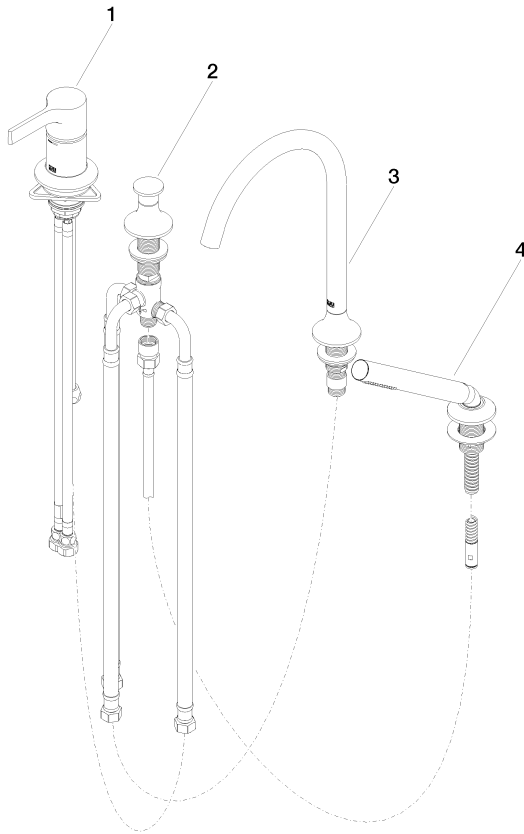

VAIA Bath shower set for bath rim or tile edge installation - Brushed Durabronz (23kt Gold)

VAIA

27 632 809

- spout: circular, air-enriched flow
- max. flow 24.6 l/min at 3 bar flow pressure
- Hand shower: COMPACT RAIN, max. flow rate 6.8 l/min (at 3 bar)
- complete hand shower set with anti-scale system
- 220mm projection
- automatic bath/shower diverter
- height of mixer 347 mm
- height up to aerator 244 mm
- hole diameter spout 32 mm
- hole diameter single-lever mixer 35 mm
- hole diameter for complete hand shower set 32 mm
- rosette for spout Ø 60mm
- rosette for single-lever mixer Ø 55mm
- rosette for complete hand shower set Ø 60mm
- metal shower hose 1750mm with integrated anti-twist protection

Recommended miscellaneous

Perfecto installation kit - 12 614 970 90

Recommended miscellaneous

Decorative caps for Perfecto - Brushed Durabronz (23kt Gold) 12 801 970-28
• 1 pair

**VAIA Bath shower set for bath rim or tile edge installation - Brushed Durabronz
(23kt Gold)**

VAIA

27 632 809
mm [inches]
1:10

27 632 809

Spare parts list

No.	Item Number	Name	Quantity used	Delivery time
1	29 300 809-28	connection	1	20
2	29 140 809-28	VAIA Two-way diverter for bath rim or tile edge installation - Brushed Durabronz (23kt Gold)	1	20
3	13 612 809-28	VAIA Bath spout without diverter for deck mounting - Brushed Durabronz (23kt Gold)	1	-
Spare part can no longer be ordered, please order the replacement item				
4	27 702 809-28 0050	VAIA Hand shower set for bath rim or tile edge installation - Brushed Durabronz (23kt Gold)	1	20