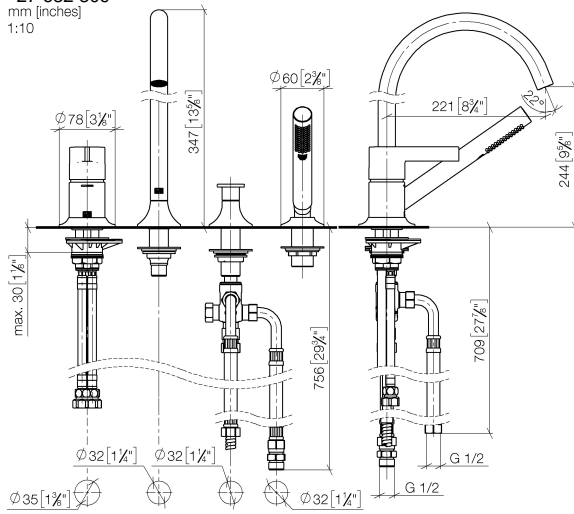

VAIA Bath shower set for bath rim or tile edge installation - Brushed Durabronz (23kt Gold)

VAIA

27 632 809

- spout: circular, air-enriched flow
- max. flow 24.6 l/min at 3 bar flow pressure
- Hand shower: COMPACT RAIN, max. flow rate 6.8 l/min (at 3 bar)
- complete hand shower set with anti-scale system
- 220mm projection
- automatic bath/shower diverter
- height of mixer 347 mm
- height up to aerator 244 mm
- hole diameter spout 32 mm
- hole diameter single-lever mixer 35 mm
- hole diameter for complete hand shower set 32 mm
- rosette for spout Ø 60mm
- rosette for single-lever mixer Ø 55mm
- rosette for complete hand shower set Ø 60mm
- metal shower hose 1750mm with integrated anti-twist protection

Recommended miscellaneous

Perfecto installation kit - 12 614 970 90

Recommended miscellaneous

Decorative caps for Perfecto - Brushed Durabronz (23kt Gold) 12 801 970-28
• 1 pair

**VAIA Bath shower set for bath rim or tile edge installation - Brushed Durabronz
(23kt Gold)**

VAIA

27 632 809
mm [inches]
1:10

27 632 809

Spare parts list

No.	Item Number	Name	Quantity used	Delivery time
1	29 300 809-28	connection	1	20
2	29 140 809-28	VAIA Two-way diverter for bath rim or tile edge installation - Brushed Durabronz (23kt Gold)	1	20
3	13 612 809-28	VAIA Bath spout without diverter for deck mounting - Brushed Durabronz (23kt Gold)	1	-
Spare part can no longer be ordered, please order the replacement item				
4	27 702 809-28 0050	VAIA Hand shower set for bath rim or tile edge installation - Brushed Durabronz (23kt Gold)	1	20