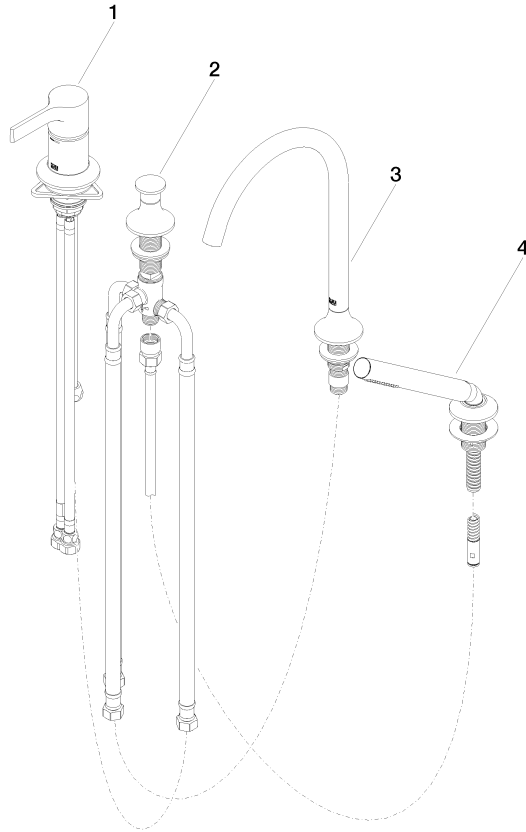

**VAIA Bath shower set for bath rim or tile edge installation - Brushed
Champagne (22kt Gold)**

VAIA

27 632 809

- spout: circular, air-enriched flow
- max. flow 24.6 l/min at 3 bar flow pressure
- Hand shower: COMPACT RAIN, max. flow rate 6.8 l/min (at 3 bar)
- complete hand shower set with anti-scale system
- 220mm projection
- automatic bath/shower diverter
- height of mixer 347 mm
- height up to aerator 244 mm
- hole diameter spout 32 mm
- hole diameter single-lever mixer 35 mm
- hole diameter for complete hand shower set 32 mm
- rosette for spout Ø 60mm
- rosette for single-lever mixer Ø 55mm
- rosette for complete hand shower set Ø 60mm
- metal shower hose 1750mm with integrated anti-twist protection

Intrinsic protection against back flow.

	Brushed Champagne (22kt Gold)	27 632 809-46 0050
	Chrome	27 632 809-00 0050
	Brushed Platinum	27 632 809-06 0050
	Platinum	27 632 809-08 0050
	Dark Chrome	27 632 809-19 0050
	Brushed Durabronze (23kt Gold)	27 632 809-28 0050
	Brushed Bronze	27 632 809-42 0050
	Champagne (22kt Gold)	27 632 809-47 0050
	Brushed Dark Platinum	27 632 809-99 0050

VAIA Bath shower set for bath rim or tile edge installation - Brushed Champagne (22kt Gold)

VAIA

27 632 809

Parts for other finishes can be found here: [Chrome](#)

Spare parts list

No.	Item Number	Name	Quantity used	Delivery time
1	29 300 809-46	connection	1	30
2	29 140 809-46	VAIA Two-way diverter for bath rim or tile edge installation - Brushed Champagne (22kt Gold)	1	30
3	13 612 809-46	spout	1	-
Spare part can no longer be ordered, please order the replacement item				
4	27 702 809-46 0050	VAIA Hand shower set for bath rim or tile edge installation - Brushed Champagne (22kt Gold)	1	30