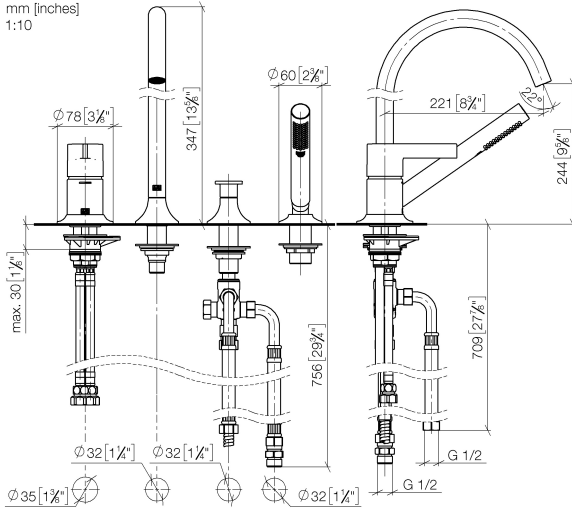

VAIA Bath shower set for bath rim or tile edge installation - Champagne (22kt Gold)

VAIA

27 632 809

- spout: circular, air-enriched flow
- max. flow 24.6 l/min at 3 bar flow pressure
- Hand shower: COMPACT RAIN, max. flow rate 6.8 l/min (at 3 bar)
- complete hand shower set with anti-scale system
- 220mm projection
- automatic bath/shower diverter
- height of mixer 347 mm
- height up to aerator 244 mm
- hole diameter spout 32 mm
- hole diameter single-lever mixer 35 mm
- hole diameter for complete hand shower set 32 mm
- rosette for spout Ø 60mm
- rosette for single-lever mixer Ø 55mm
- rosette for complete hand shower set Ø 60mm
- metal shower hose 1750mm with integrated anti-twist protection

Recommended miscellaneous

Perfecto installation kit - 12 614 970 90

Recommended miscellaneous

Decorative caps for Perfecto - Champagne (22kt Gold) 12 801 970-47
• 1 pair

VAIA Bath shower set for bath rim or tile edge installation - Champagne (22kt Gold)

VAIA

27 632 809
mm [inches]
1:10

27 632 809

Spare parts list

No.	Item Number	Name	Quantity used	Delivery time
1	29 300 809-47	connection	1	30
2	29 140 809-47	VAIA Two-way diverter for bath rim or tile edge installation - Champagne (22kt Gold)	1	30
3	13 612 809-47	spout	1	-
Spare part can no longer be ordered, please order the replacement item				
4	27 702 809-47 0050	VAIA Hand shower set for bath rim or tile edge installation - Champagne (22kt Gold)	1	30