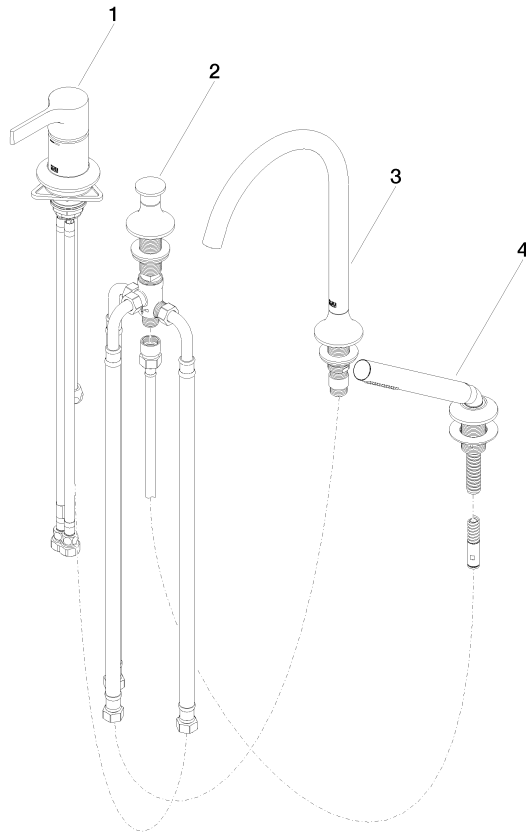

VAIA Bath shower set for bath rim or tile edge installation - Champagne (22kt Gold)

VAIA

27 632 809

- spout: circular, air-enriched flow
- max. flow 24.6 l/min at 3 bar flow pressure
- Hand shower: COMPACT RAIN, max. flow rate 6.8 l/min (at 3 bar)
- complete hand shower set with anti-scale system
- 220mm projection
- automatic bath/shower diverter
- height of mixer 347 mm
- height up to aerator 244 mm
- hole diameter spout 32 mm
- hole diameter single-lever mixer 35 mm
- hole diameter for complete hand shower set 32 mm
- rosette for spout Ø 60mm
- rosette for single-lever mixer Ø 55mm
- rosette for complete hand shower set Ø 60mm
- metal shower hose 1750mm with integrated anti-twist protection

Recommended miscellaneous

Perfecto installation kit - 12 614 970 90

Recommended miscellaneous

Decorative caps for Perfecto - Champagne (22kt Gold) 12 801 970-47
• 1 pair

VAIA Bath shower set for bath rim or tile edge installation - Champagne (22kt Gold)

VAIA

27 632 809
mm [inches]
1:10

27 632 809

Spare parts list

No.	Item Number	Name	Quantity used	Delivery time
1	29 300 809-47	connection	1	30
2	29 140 809-47	VAIA Two-way diverter for bath rim or tile edge installation - Champagne (22kt Gold)	1	30
3	13 612 809-47	spout	1	-
Spare part can no longer be ordered, please order the replacement item				
4	27 702 809-47 0050	VAIA Hand shower set for bath rim or tile edge installation - Champagne (22kt Gold)	1	30