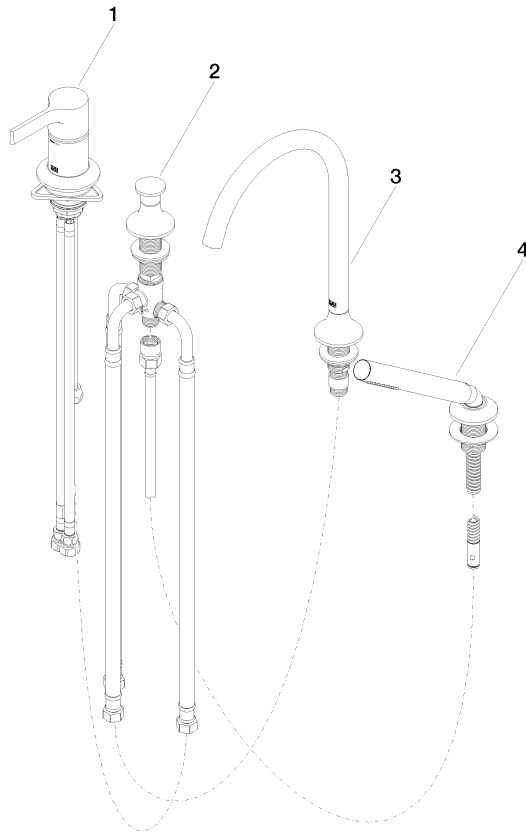

# VAIA Bath shower set for bath rim or tile edge installation - Brushed Dark Platinum

VAIA

27 632 809

- spout: circular, air-enriched flow
- max. flow 24.6 l/min at 3 bar flow pressure
- Hand shower: COMPACT RAIN, max. flow rate 6.8 l/min (at 3 bar)
- complete hand shower set with anti-scale system
- 220mm projection
- automatic bath/shower diverter
- height of mixer 347 mm
- height up to aerator 244 mm
- hole diameter spout 32 mm
- hole diameter single-lever mixer 35 mm
- hole diameter for complete hand shower set 32 mm
- rosette for spout Ø 60mm
- rosette for single-lever mixer Ø 55mm
- rosette for complete hand shower set Ø 60mm
- metal shower hose 1750mm with integrated anti-twist protection

## Recommended miscellaneous

**Decorative caps for Perfecto - Brushed Dark Platinum** 12 801 970-99  
 • 1 pair

**VAIA Bath shower set for bath rim or tile edge installation - Brushed Dark Platinum**

VAIA

27 632 809  
mm [inches]  
1:10

27 632 809

### Spare parts list

No.	Item Number	Name	Quantity used	Delivery time
1	29 300 809-99	connection	1	30
2	29 140 809-99	VAIA Two-way diverter for bath rim or tile edge installation - Brushed Dark Platinum	1	30
3	13 612 809-99	VAIA Bath spout without diverter for deck mounting - Brushed Dark Platinum	1	-
Spare part can no longer be ordered, please order the replacement item				
4	27 702 809-99 0050	VAIA Hand shower set for bath rim or tile edge installation - Brushed Dark Platinum	1	30