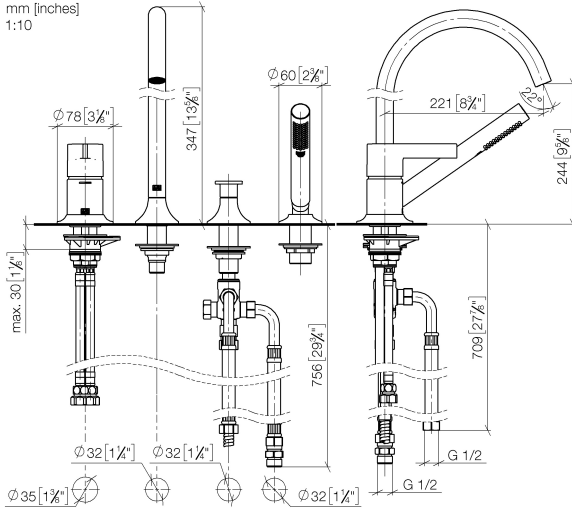

# VAIA Bath shower set for bath rim or tile edge installation - Brushed Dark Platinum

VAIA

27 632 809

- spout: circular, air-enriched flow
- max. flow 24.6 l/min at 3 bar flow pressure
- Hand shower: COMPACT RAIN, max. flow rate 6.8 l/min (at 3 bar)
- complete hand shower set with anti-scale system
- 220mm projection
- automatic bath/shower diverter
- height of mixer 347 mm
- height up to aerator 244 mm
- hole diameter spout 32 mm
- hole diameter single-lever mixer 35 mm
- hole diameter for complete hand shower set 32 mm
- rosette for spout Ø 60mm
- rosette for single-lever mixer Ø 55mm
- rosette for complete hand shower set Ø 60mm
- metal shower hose 1750mm with integrated anti-twist protection

## Recommended miscellaneous

**Decorative caps for Perfecto - Brushed Dark Platinum** 12 801 970-99  
 • 1 pair

**VAIA Bath shower set for bath rim or tile edge installation - Brushed Dark Platinum**

VAIA

27 632 809  
mm [inches]  
1:10

27 632 809

### Spare parts list

No.	Item Number	Name	Quantity used	Delivery time
1	29 300 809-99	connection	1	30
2	29 140 809-99	VAIA Two-way diverter for bath rim or tile edge installation - Brushed Dark Platinum	1	30
3	13 612 809-99	VAIA Bath spout without diverter for deck mounting - Brushed Dark Platinum	1	-
Spare part can no longer be ordered, please order the replacement item				
4	27 702 809-99 0050	VAIA Hand shower set for bath rim or tile edge installation - Brushed Dark Platinum	1	30