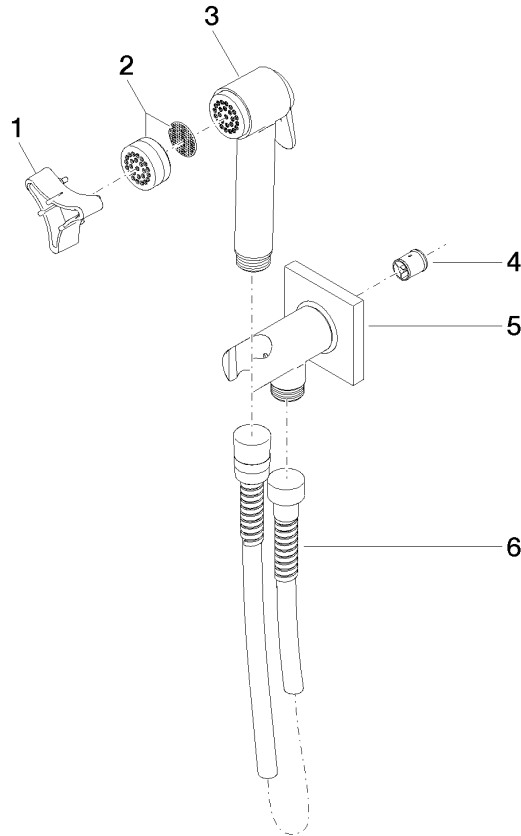

## Bidet spray - Brushed Platinum

IMO

27 701 670

Fits: IMO, LULU, MADISON, MEM, TARA, CL.1, LISSÉ, VAIA

- wall bracket with integrated safety shut off valve
- max. standing pressure: 5bar
- hand shower with back flow preventer
- 1/2" shower outlet
- rosette Ø 60 mm
- metal shower hose 1250mm with integrated anti-twist protection

### Recommended miscellaneous

**Concealed wall elbow -**

35 085 970 90

- max. recess depth 163 mm
- min. recess depth 90 mm

27 701 670

mm [inches]

Flow rate chart

Certificates

### Spare parts list

No.	Item Number	Name	Quantity used	Delivery time
1	09 30 09 029 90	key	1	2
2	12 861 970-06	accessories	1	-
Spare part can no longer be ordered, please order the replacement item				
3	90 12 11 107 00-06	shower	1	10
4	09 23 01 097 90	back-flow preventer	1	2
5	90 11 03 002 00-06	connection	1	10
6	90 30 02 001 00-06	hose	1	10