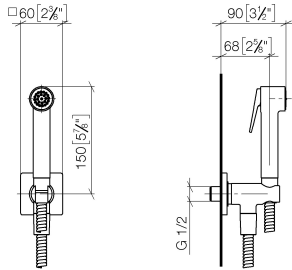

## Bidet spray - Brushed Platinum

IMO

27 701 670

Fits: IMO, LULU, MADISON, MEM, TARA, CL.1, LISSÉ, VAIA

- wall bracket with integrated safety shut off valve
- max. standing pressure: 5bar
- hand shower with back flow preventer
- 1/2" shower outlet
- rosette Ø 60 mm
- metal shower hose 1250mm with integrated anti-twist protection

### Recommended miscellaneous

**Concealed wall elbow -**

35 085 970 90

- max. recess depth 163 mm
- min. recess depth 90 mm

27 701 670

mm [inches]

Flow rate chart

Certificates