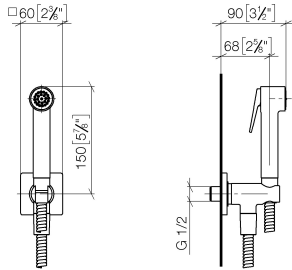

27 701 670

Fits: IMO, LULU, MADISON, MEM, TARA, CL.1, LISSÉ, VAIA

- wall bracket with integrated safety shut off valve
- max. standing pressure: 5bar
- hand shower with back flow preventer
- 1/2" shower outlet
- rosette Ø 60 mm
- metal shower hose 1250mm with integrated anti-twist protection

27 701 670

mm [inches]

### Flow rate chart

27 701 670

Parts for other finishes can be found here: [Chrome](#)

**Spare parts list**

No.	Item Number	Name	Quantity used	Delivery time
1	09 30 09 029 90	key	1	2
2	12 861 970-19	accessories	1	-
Spare part can no longer be ordered, please order the replacement item				
3	90 12 11 107 00-19	shower	1	20
4	09 23 01 097 90	back-flow preventer	1	2
5	90 11 03 002 00-19	connection	1	20
6	90 30 02 001 00-19	hose	1	20