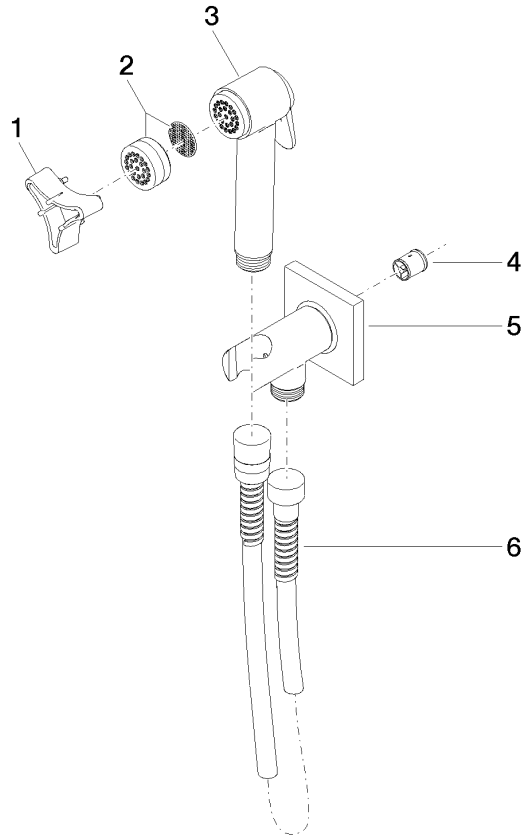

27 701 670

Fits: IMO, LULU, MADISON, MEM, TARA, CL.1, LISSÉ, VAIA

- wall bracket with integrated safety shut off valve
- max. standing pressure: 5bar
- hand shower with back flow preventer
- 1/2" shower outlet
- rosette Ø 60 mm
- metal shower hose 1250mm with integrated anti-twist protection

27 701 670

mm [inches]

### Flow rate chart

27 701 670

Parts for other finishes can be found here: [Chrome](#)

**Spare parts list**

No.	Item Number	Name	Quantity used	Delivery time
1	09 30 09 029 90	key	1	2
2	12 861 970-19	accessories	1	-
Spare part can no longer be ordered, please order the replacement item				
3	90 12 11 107 00-19	shower	1	20
4	09 23 01 097 90	back-flow preventer	1	2
5	90 11 03 002 00-19	connection	1	20
6	90 30 02 001 00-19	hose	1	20