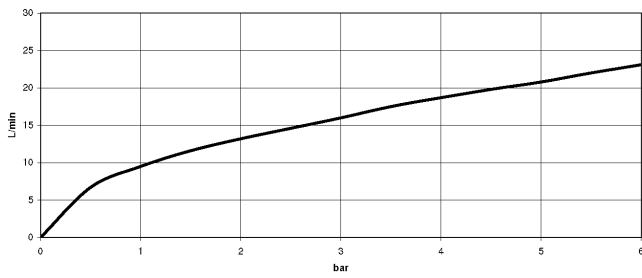

Recommended miscellaneous

Concealed wall elbow - 35 085 970 90

- min. recess depth 90 mm
- max. recess depth 163 mm

Bidet spray - Brushed Light Gold

27 701 670

mm [inches]

Flow rate chart

Product version from 4/1/2024