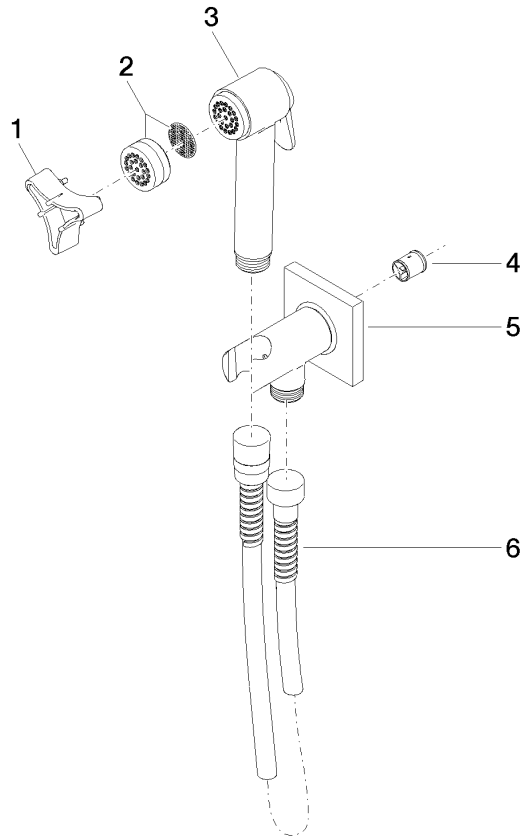

Bidet spray - Brushed Light Gold

IMO

27 701 670

Fits: IMO, LULU, MADISON, MEM, TARA, CL.1, LISSÉ, VAIA

- wall bracket with integrated safety shut off valve
- max. standing pressure: 5bar
- hand shower with back flow preventer
- 1/2" shower outlet
- rosette Ø 60 mm
- metal shower hose 1250mm with integrated anti-twist protection

The bidet shower must be operated with an upstream main fitting.

	Brushed Light Gold	27 701 670-27
	Chrome	27 701 670-00
	Brushed Platinum	27 701 670-06
	Platinum	27 701 670-08
	Dark Chrome	27 701 670-19
	Brushed Durabronze (23kt Gold)	27 701 670-28
	Brushed Bronze	27 701 670-42
	Brushed Champagne (22kt Gold)	27 701 670-46
	Champagne (22kt Gold)	27 701 670-47
	Brushed Chrome	27 701 670-93
	Brushed Dark Platinum	27 701 670-99

Recommended miscellaneous

Concealed wall elbow - 35 085 970 90

- min. recess depth 90 mm
- max. recess depth 163 mm

Bidet spray - Brushed Light Gold

27 701 670

mm [inches]

Flow rate chart

Product version from 4/1/2024

Bidet spray - Brushed Light Gold

IMO

27 701 670

Spare parts list

Product version from 4/1/2024

No.	Item Number	Name	Quantity used	Delivery time
	09 30 09 029 90	key	6	2