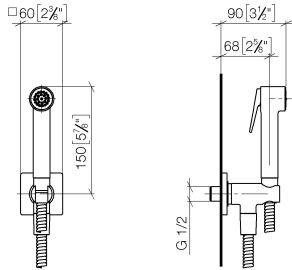

Bidet spray - Brushed Light Gold

IMO

27 701 670

Fits: IMO, LULU, MADISON, MEM, TARA, CL.1, LISSÉ, VAIA

- wall bracket with integrated safety shut off valve
- max. standing pressure: 5bar
- hand shower with back flow preventer
- 1/2" shower outlet
- rosette Ø 60 mm
- metal shower hose 1250mm with integrated anti-twist protection

Recommended miscellaneous

Concealed wall elbow - 35 085 970 90

- min. recess depth 90 mm
- max. recess depth 163 mm

Bidet spray - Brushed Light Gold

27 701 670

mm [inches]

Flow rate chart

Product version from 4/1/2024