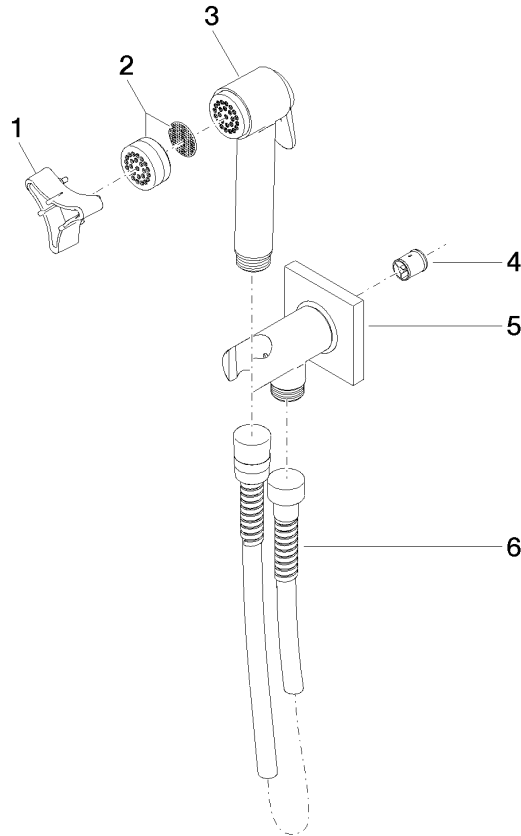

Bidet spray - Brushed Durabronze (23kt Gold)

IMO

27 701 670

Fits: IMO, LULU, MADISON, MEM, TARA, CL.1, LISSÉ, VAIA

- wall bracket with integrated safety shut off valve
- max. standing pressure: 5bar
- hand shower with back flow preventer
- 1/2" shower outlet
- rosette Ø 60 mm
- metal shower hose 1250mm with integrated anti-twist protection

Recommended miscellaneous

Concealed wall elbow -

35 085 970 90

- max. recess depth 163 mm
- min. recess depth 90 mm

27 701 670

mm [inches]

Flow rate chart

Certificates

LGA_29989.

27 701 670

Spare parts list

No.	Item Number	Name	Quantity used	Delivery time
1	09 30 09 029 90	key	1	2
2	12 861 970-28	accessories	1	-
Spare part can no longer be ordered, please order the replacement item				
3	90 12 11 107 00-28	shower	1	20
4	09 23 01 097 90	back-flow preventer	1	2
5	90 11 03 002 00-28	connection	1	20
6	90 30 02 001 00-28	hose	1	20