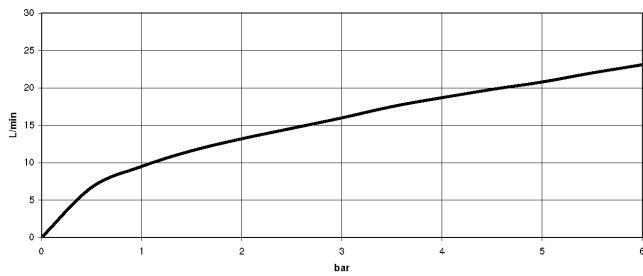

Recommended miscellaneous

Concealed wall elbow -

35 085 970 90

- max. recess depth 163 mm
- min. recess depth 90 mm

27 701 670

mm [inches]

Flow rate chart

Certificates