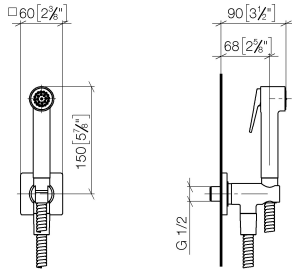

Bidet spray - Brushed Durabronze (23kt Gold)

IMO

27 701 670

Fits: IMO, LULU, MADISON, MEM, TARA, CL.1, LISSÉ, VAIA

- wall bracket with integrated safety shut off valve
- max. standing pressure: 5bar
- hand shower with back flow preventer
- 1/2" shower outlet
- rosette Ø 60 mm
- metal shower hose 1250mm with integrated anti-twist protection

Recommended miscellaneous

Concealed wall elbow -

35 085 970 90

- max. recess depth 163 mm
- min. recess depth 90 mm

27 701 670

mm [inches]

Flow rate chart

Certificates